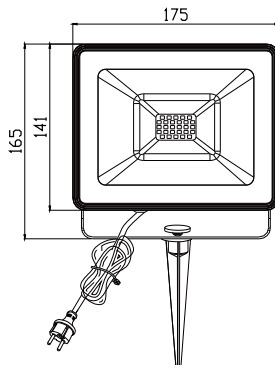

Installation Steps

1. There are screw holes at the bottom of the lamp.
2. Place the lamp on the area it will be mounted on.
3. Use a pen or A marking tool to mark where the holes for the screws will be.
4. Drill the holes.
5. Mount the wall bracket using the screws.
6. If you want to adjust the direction of the lamp, point the clamp/bracket to the angle that suits you best.
7. There are 3 wires at the bottom of the lamp ready to be wired into the mains. The AC power input is where the wire is connected to AC mains. The 3 coloured wires, Blue wire is Minus line "N", the Brown wire line is the power line "L" and the Yellow/Green line is the ground line "PE".

Caution

1. Important: Do not touch the light in use or just after use as there is a risk of being burnt. Let the light cool down!
2. Do not cover it with paper or cloth.
3. Do not install the lamp near a ammable object.
4. Ensure the mounting bractet is secured properly.
5. Needs ground pin.
- 6A. Without Sensor-IP65 classication - protected against water and dust.
- 6B. With Sensor-IP44 classication - protected against splashing water.
7. LED module of the light where the ambient temperature is over 45°C.
(Recommended ambient temperature is about -25°C ~ + 45°C)
8. Avoid starting directly at the light as this could cause discomfort.
9. Non-Dimmable.
10. Once lamp is fully connected,any wires exposed must be completely sealed by insulation tape. This is to avoid any water entering into the lamp or tripping the circuit.
11. After a long period of time using this lamp, you may notice some condensation inside the glass cover during foggy or rainy weather.
12. Waterproof cable connector must be used for all electrical supplies,otherwise water may

Radius SL 3 10W PIN

Overall size:

Radius SL 3 20W PIN

Overall size:

Radius SL 6 10W PIN

Overall size: