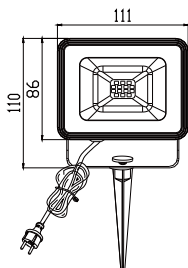

Installation Steps

1. There are screw holes at the bottom of the lamp.
2. Place the lamp on the area it will be mounted on.
3. Use a pen or A marking tool to mark where the holes for the screws will be.
4. Drill the holes.
5. Mount the wall bracket using the screws.
6. If you want to adjust the direction of the lamp, point the clamp/bracket to the angle that suits you best.
7. There are 3 wires at the bottom of the lamp ready to be wired into the mains. The AC power input is where the wire is connected to AC mains. The 3 coloured wires, Blue wire is Minus line "N", the Brown wire line is the power line "L" and the Yellow/Green line is the ground line "PE".

Radius SL 3 10W PIN

Overall size:

Radius SL 3 20W PIN

Overall size:

Radius SL 6 10W PIN

Overall size: