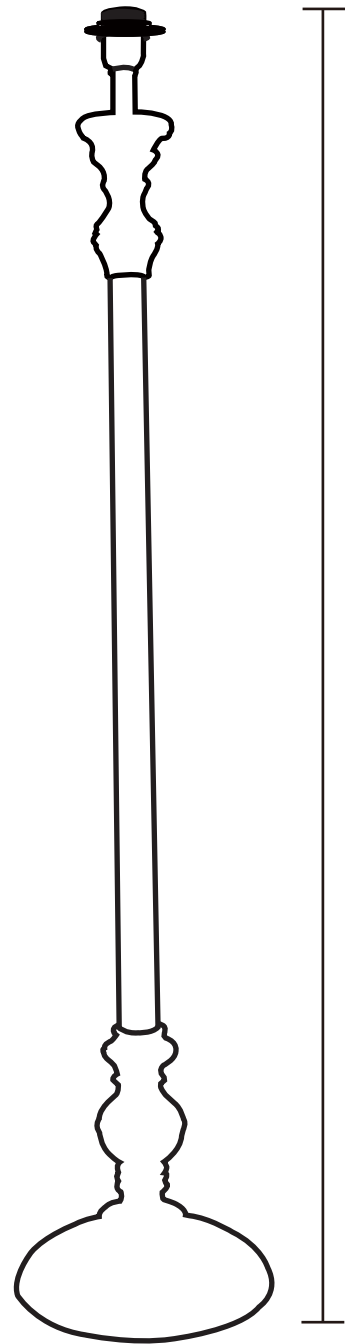

# INSTRUCTION MANUAL

Classico FL Grey  
92518

138cm

24.5cm