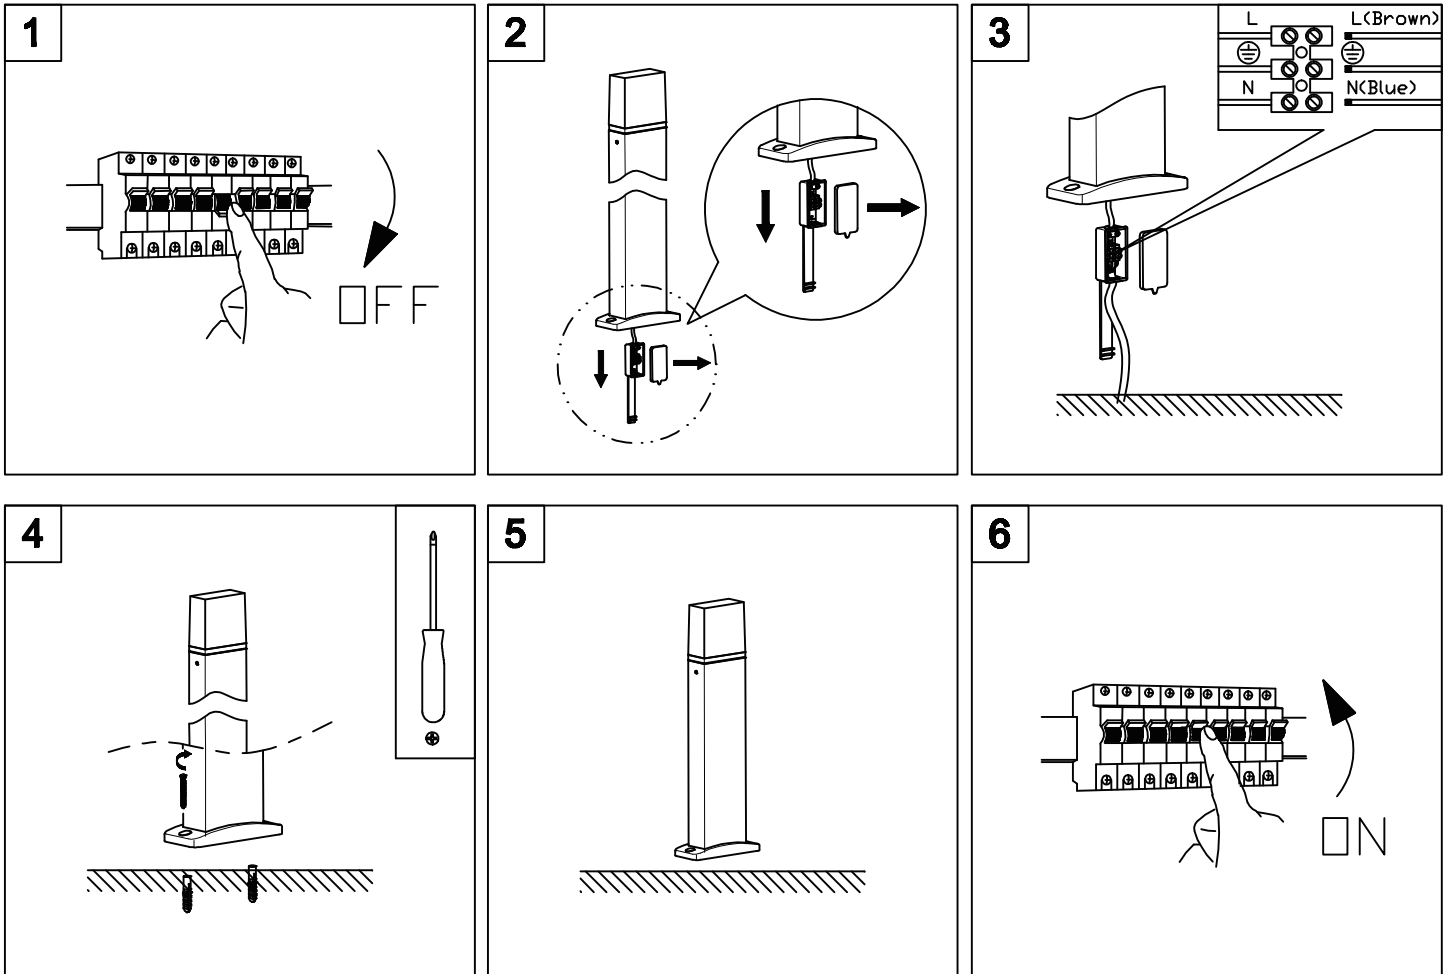

INSTRUCTION MANUAL

Malia FL P45 LED Dark Grey
95191

This item contains
unchangeable LED

360	LM
8	W
3000	K
>80	Ra
30000	H

QAZQA

WWW.QAZQA.COM