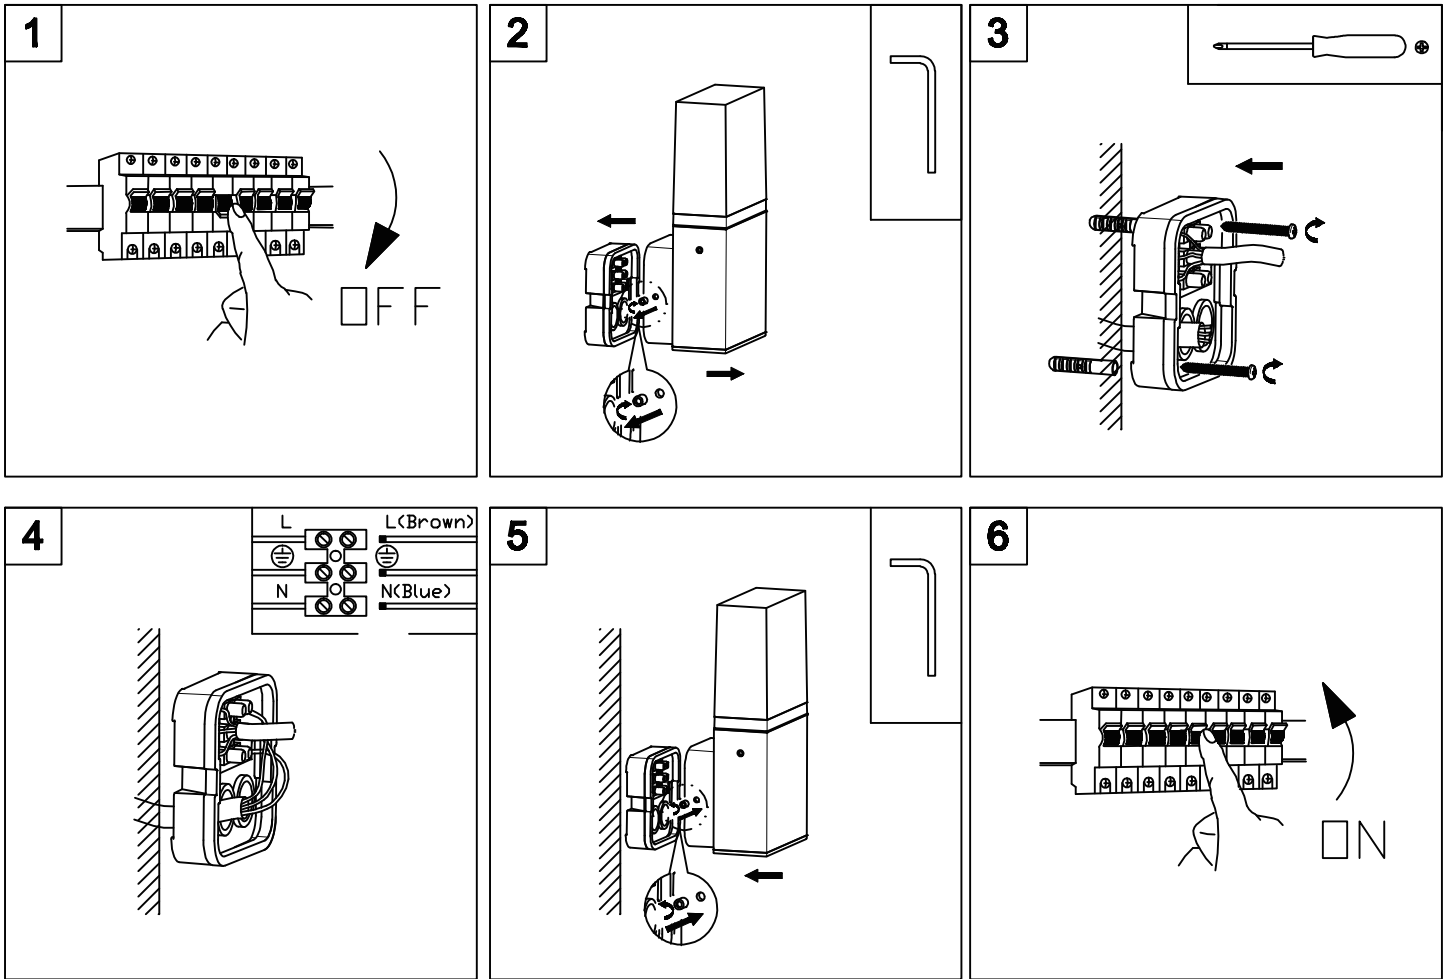

# INSTRUCTION MANUAL

Malia WL LED Dark Grey  
95190

This item contains  
unchangeable LED

360	LM
8	W
3000	K
>80	Ra
30000	H