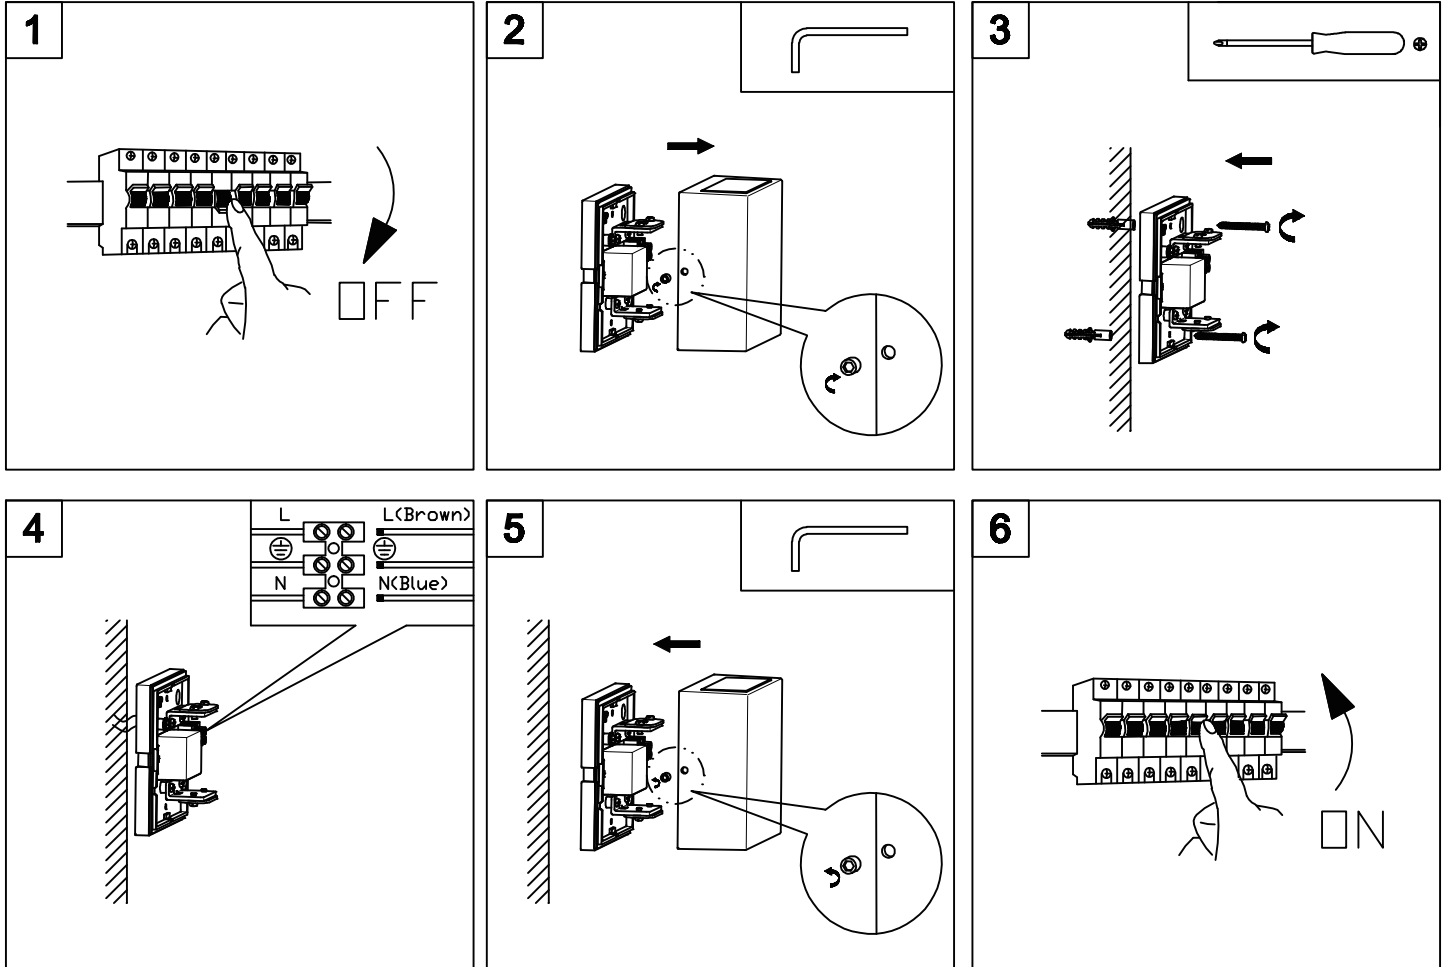

# INSTRUCTION MANUAL

Squad WL LED Dark Grey  
95187

This item contains  
unchangeable LED

100	LM
6	W
3000	K
>80	Ra
30000	H