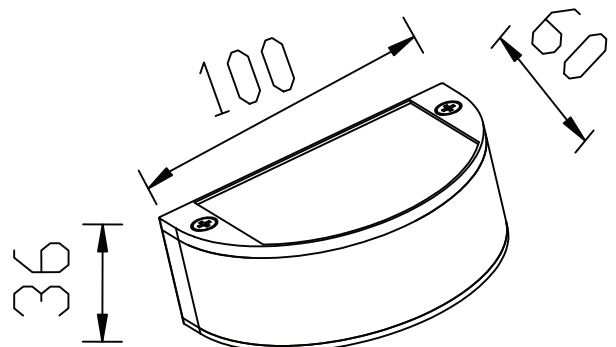

INSTRUCTION MANUAL

Coolio WL LED Solar Alu
95147

3LM works 30 hours after 9 hours fully charged

Overall Sizes:

This item contains
unchangeable LED

3	LM
0.036	W
3000	K
>70	CRI
30000	H
15000	ON/OFF

QAZQA

WWW.QAZQA.COM