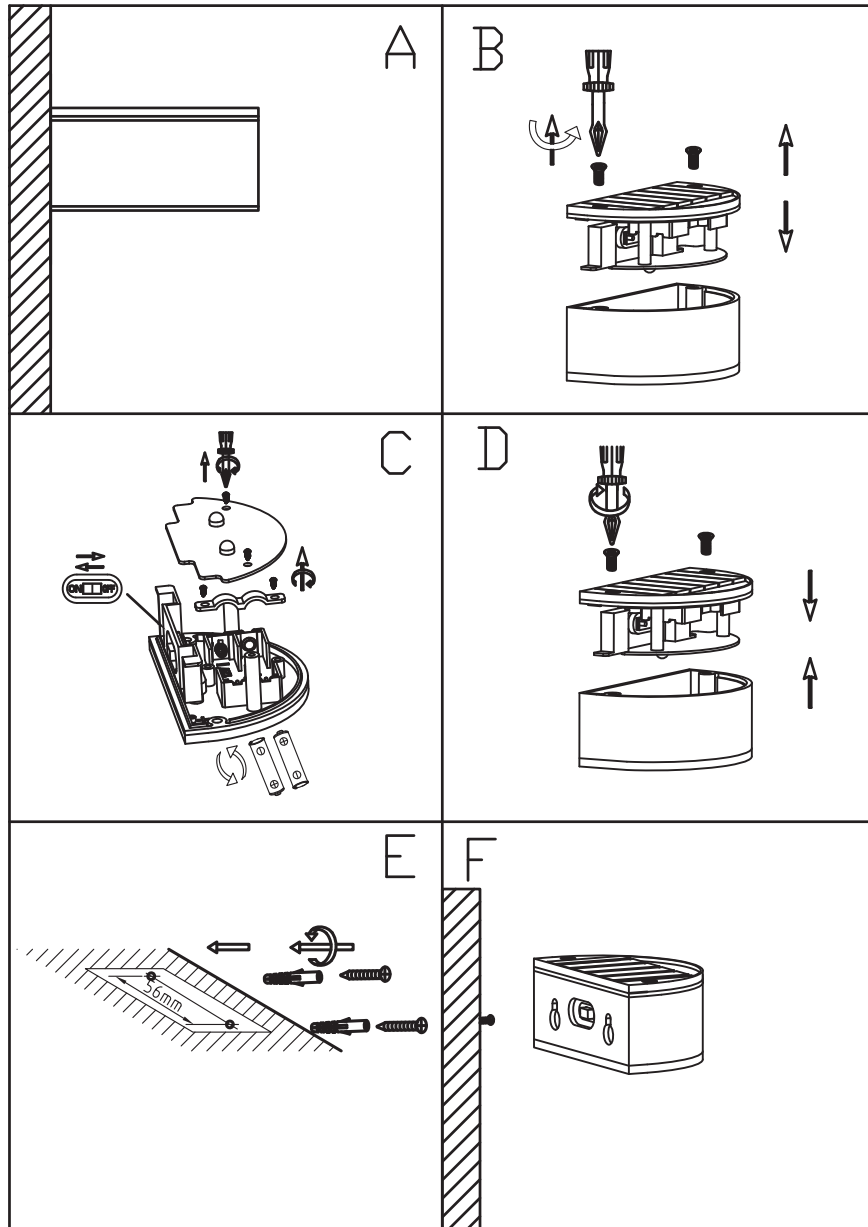

INSTRUCTION MANUAL

Coolio WL LED Solar Alu
95147

3LM works 30 hours after 9 hours fully charged

Overall Sizes:

This item contains
unchangeable LED

3	LM
0.036	W
3000	K
>70	CRI
30000	H
15000	ON/OFF

QAZQA

WWW.QAZQA.COM