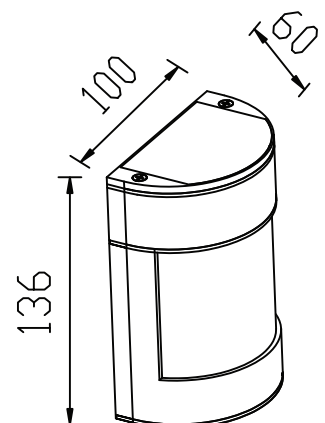

INSTRUCTION MANUAL

Boston WL LED Solar Alu
95146

3LM works 30 hours after 9 hours fully charged

Overall Sizes:

This item contains
unchangeable LED

3	LM
0.036	W
3000	K
>70	CRI
30000	H
15000	ON/OFF

QAZQA

WWW.QAZQA.COM