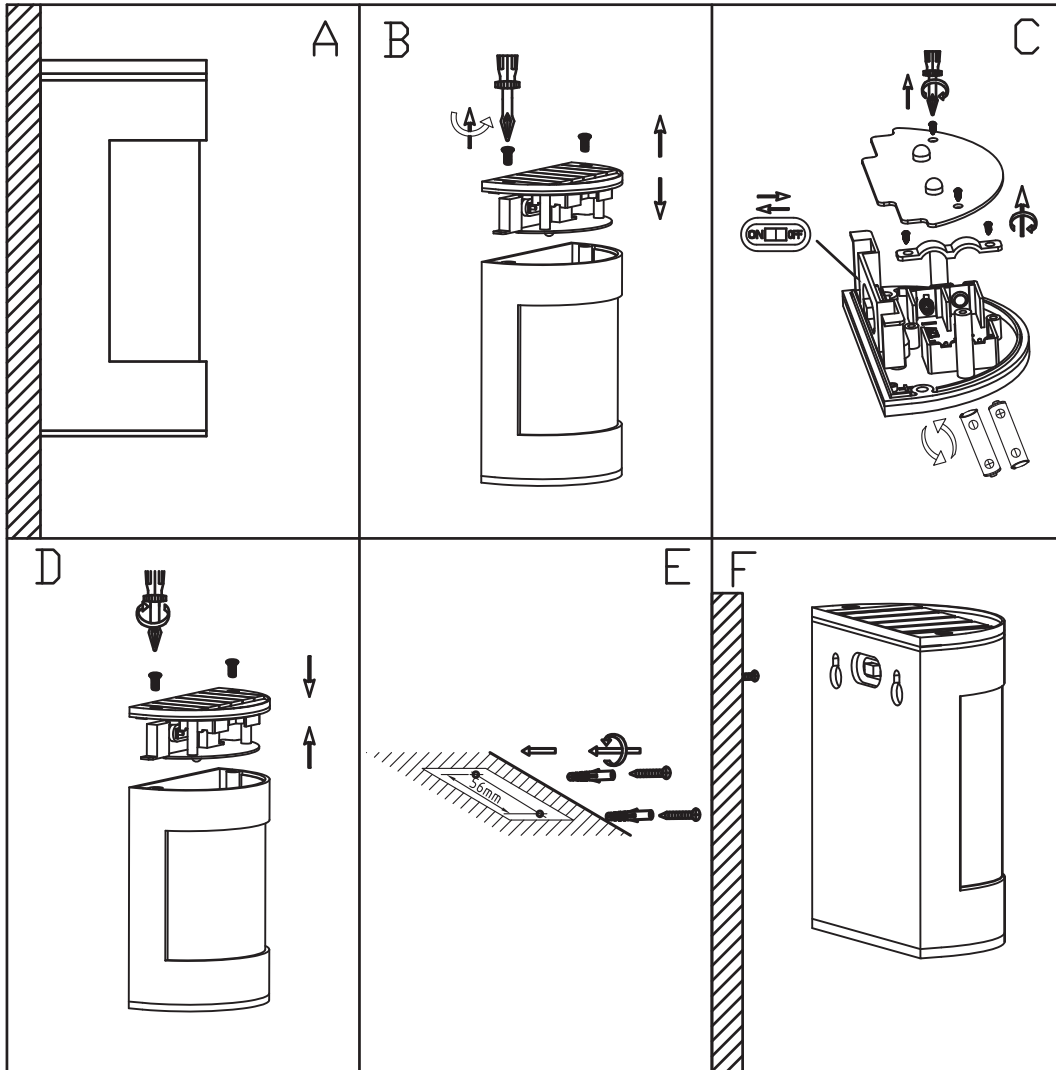

INSTRUCTION MANUAL

Boston WL LED Solar Alu
95146

3LM works 30 hours after 9 hours fully charged

Overall Sizes:

This item contains
unchangeable LED

3	LM
0.036	W
3000	K
>70	CRI
30000	H
15000	ON/OFF

QAZQA

WWW.QAZQA.COM