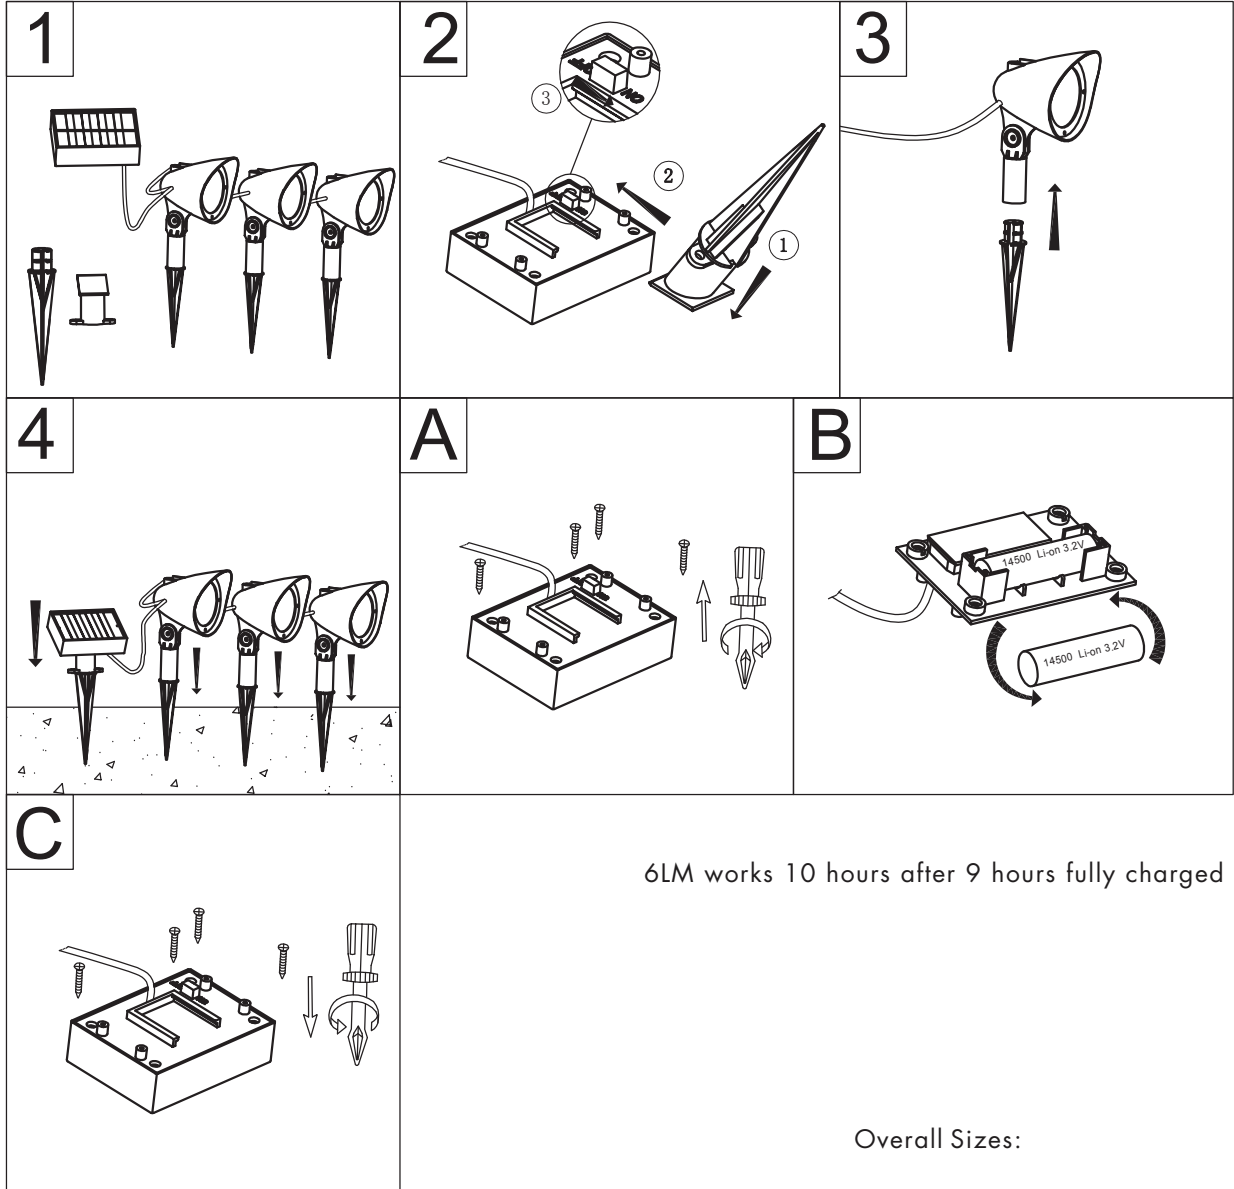

INSTRUCTION MANUAL

Sunshine FL LED Solar Set of 3 95144

This item contains
unchangeable LED

6	LM
0.15	W
3000	K
>80	CRI
30000	H
15000	ON/OFF