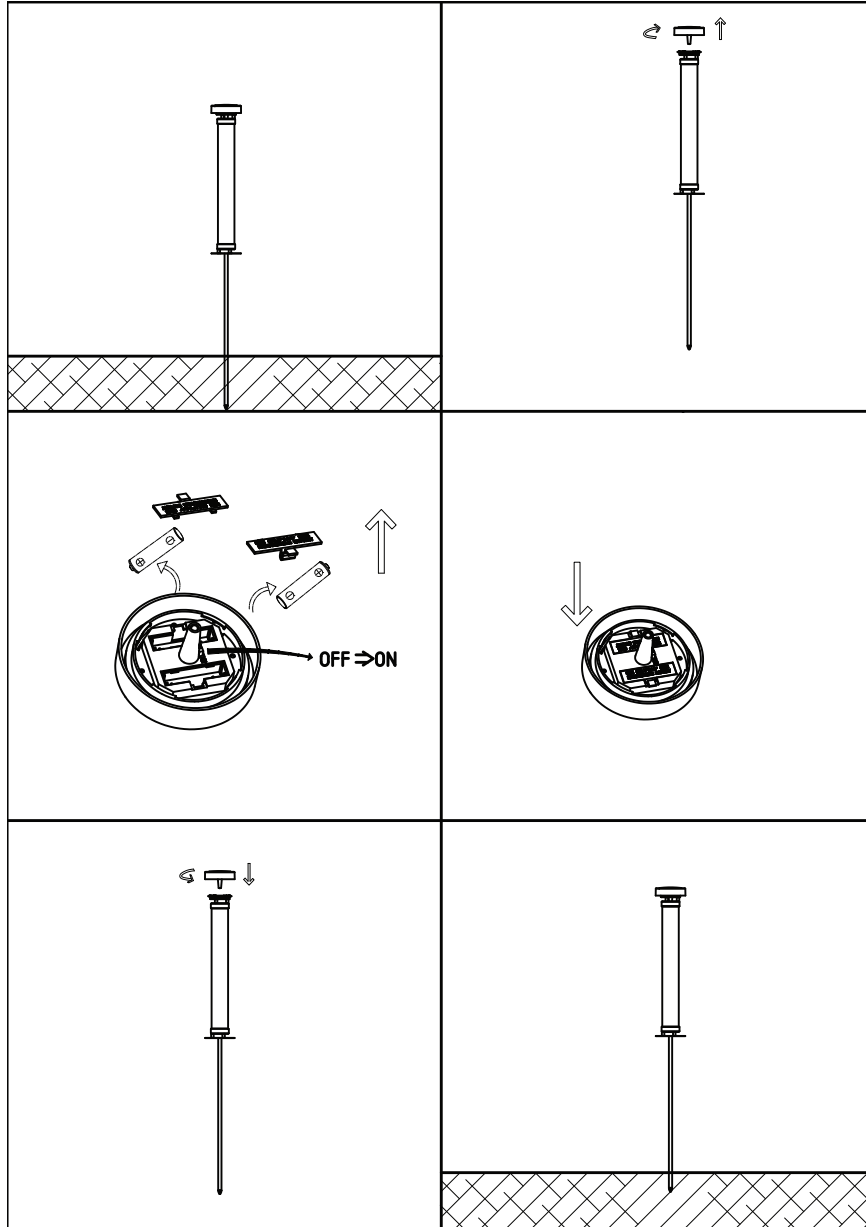

INSTRUCTION MANUAL

Nail FL LED Solar Grey
95143

3LM works 45 hours after 12 hours fully charged

This item contains
unchangeable LED

3	LM
0.017	W
3000	K
>70	CRI
30000	H
15000	ON/OFF

Overall Sizes: