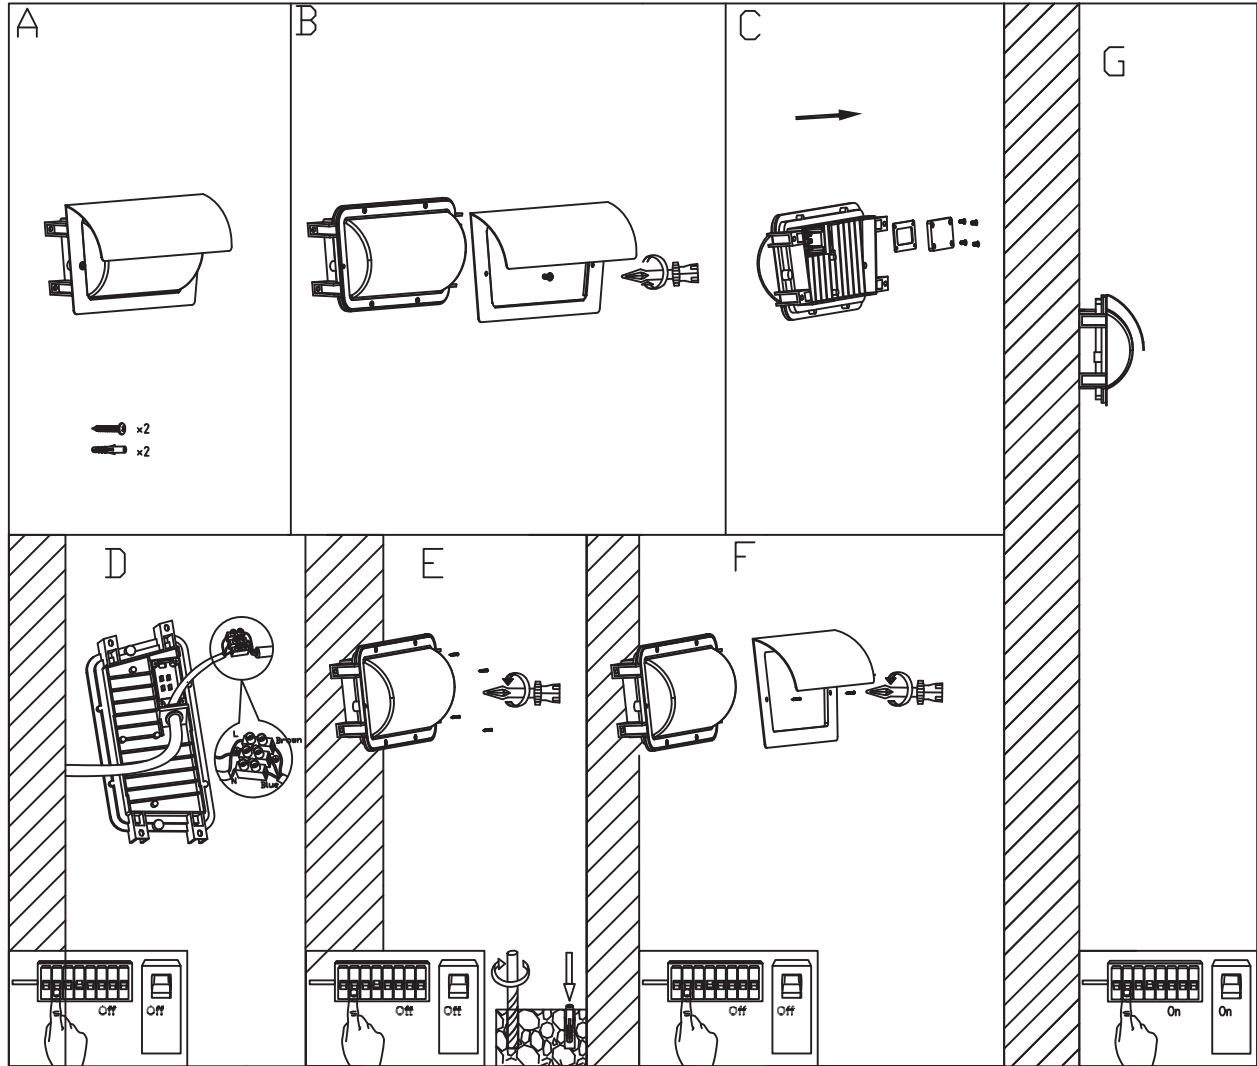

INSTRUCTION MANUAL

220-240V~
50Hz

SMD 12W
120 LED/M

IP44

Bink WL 2 LED Satin
95137

Overall Sizes:

This item contains
unchangeable LED

315	LM
7.2	W
3000	K
>80	CRI
30000	H
15000	ON/OFF