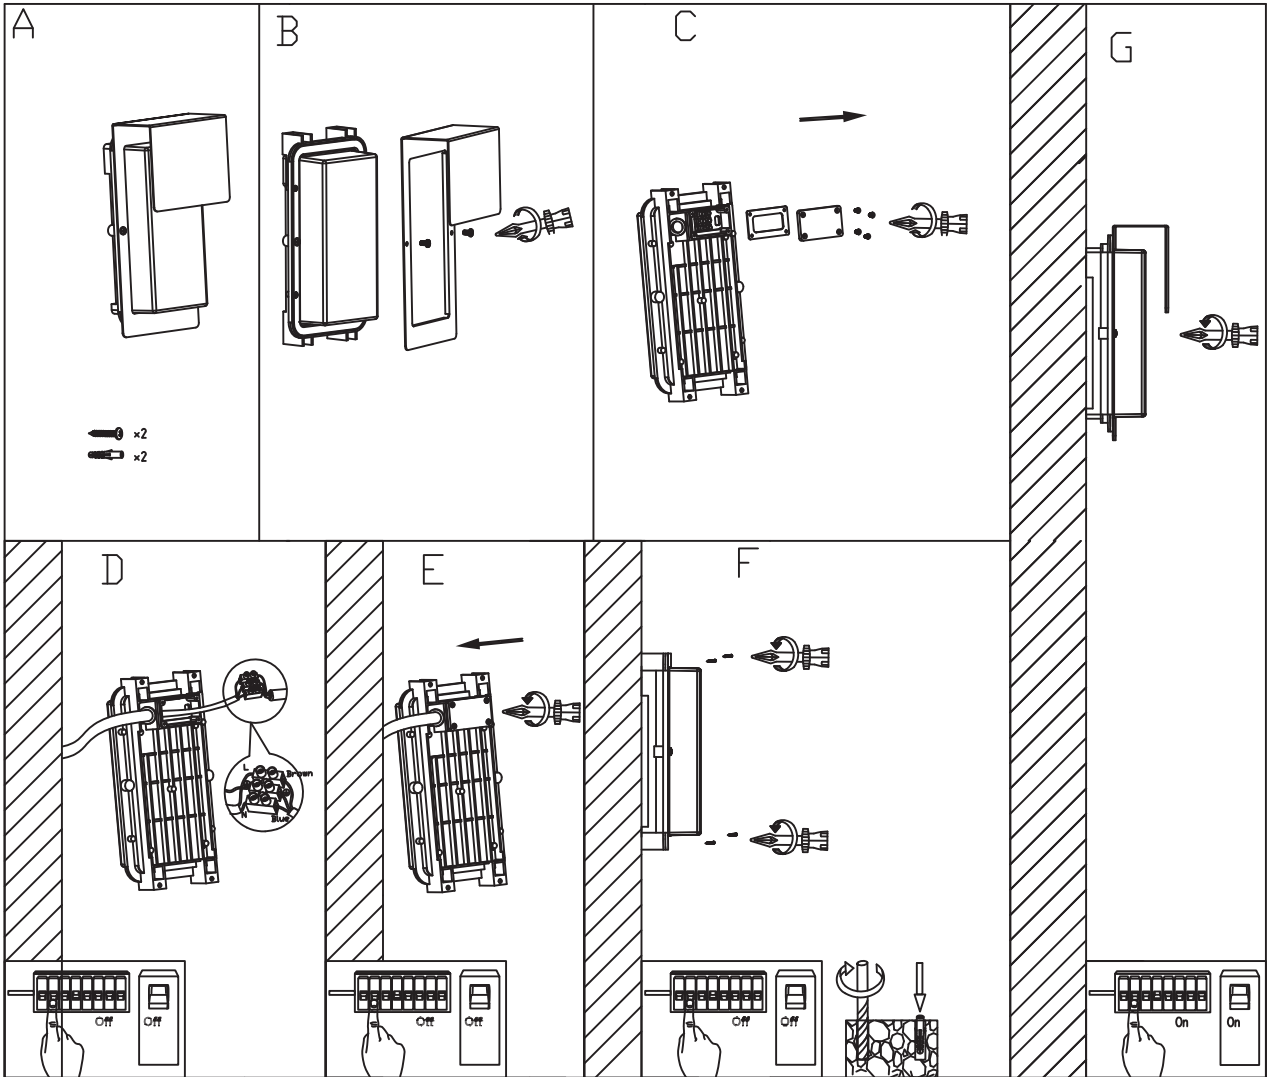

INSTRUCTION MANUAL

220-240V~
50Hz

SMD 12W
120 LED/M

IP44

Bink WL 1 LED Satin 95316

This item contains
unchangeable LED

390	LM
7.2	W
3000	K
>80	CRI
30000	H
15000	ON/OFF

Overall Sizes: