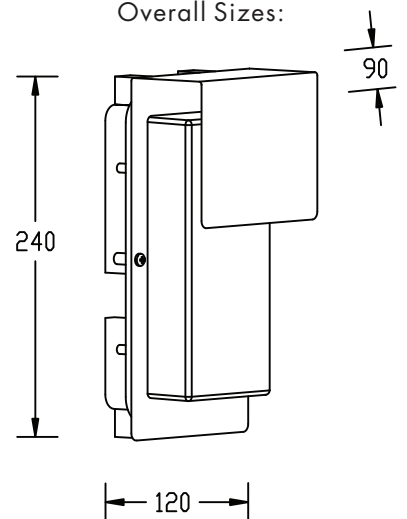

INSTRUCTION MANUAL

220-240V~
50Hz

SMD 12W
120 LED/M

IP44

Bink WL 1 LED Satin 95316

This item contains
unchangeable LED

390	LM
7.2	W
3000	K
>80	CRI
30000	H
15000	ON/OFF

Overall Sizes: