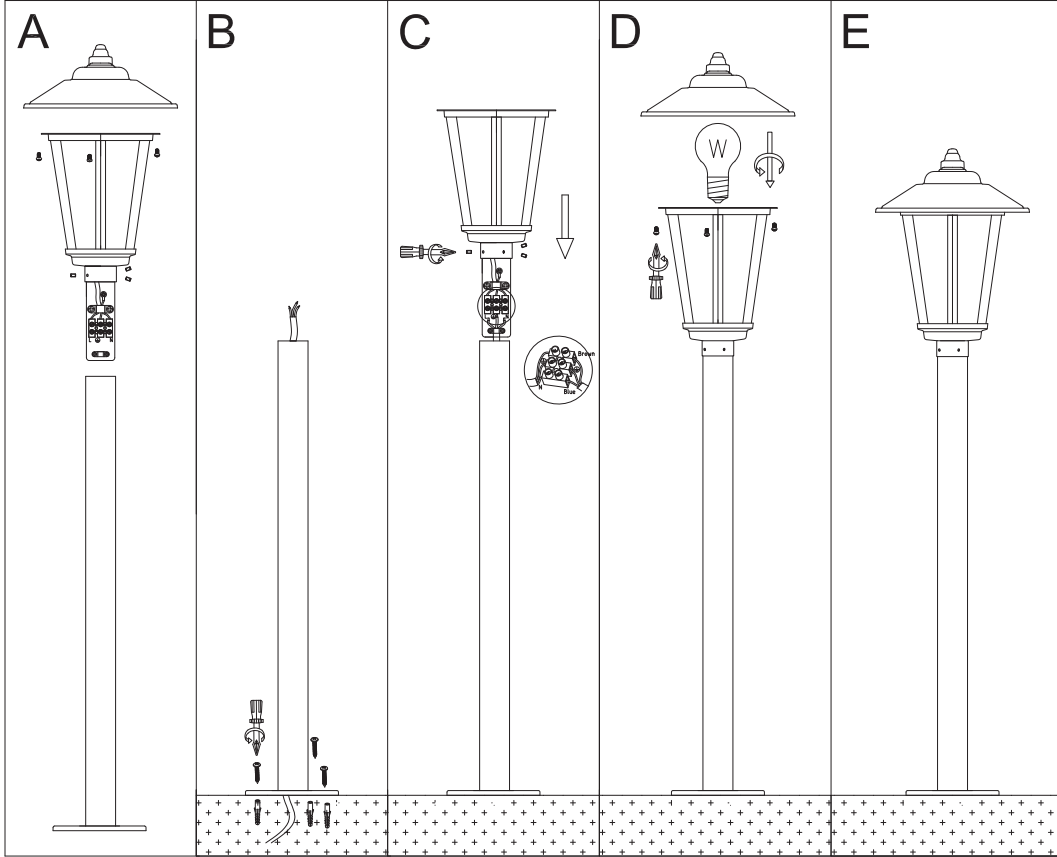

INSTRUCTION MANUAL

New Port FL P80 Copper
95135

Overall Sizes: