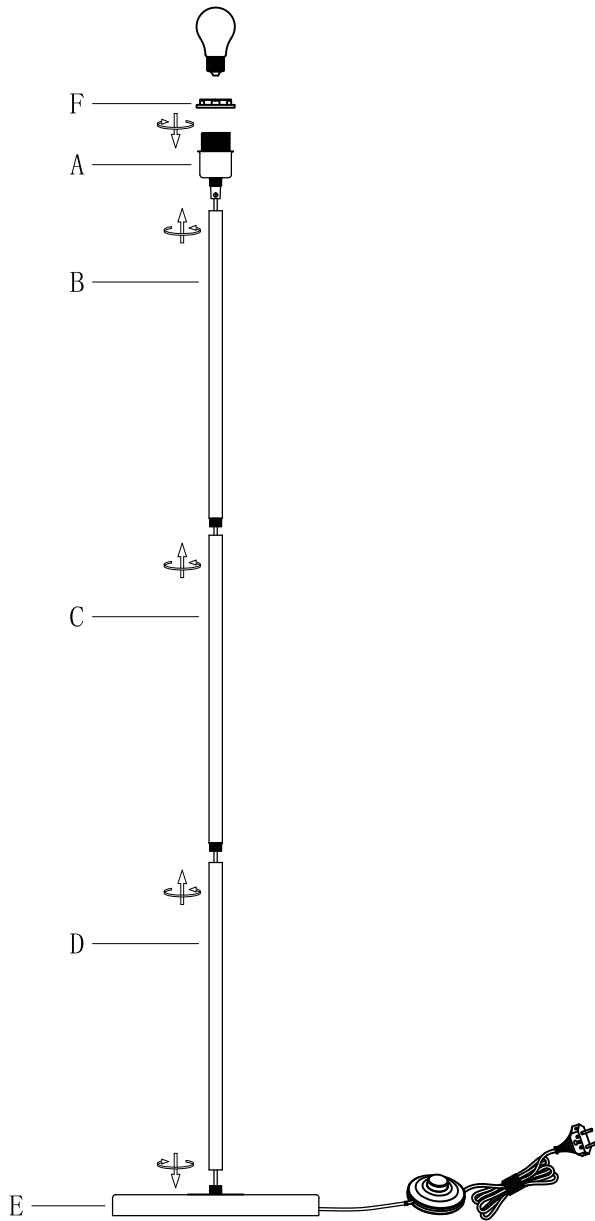

INSTRUCTION MANUAL

Kaso FL Brass
93709

Overall Sizes: