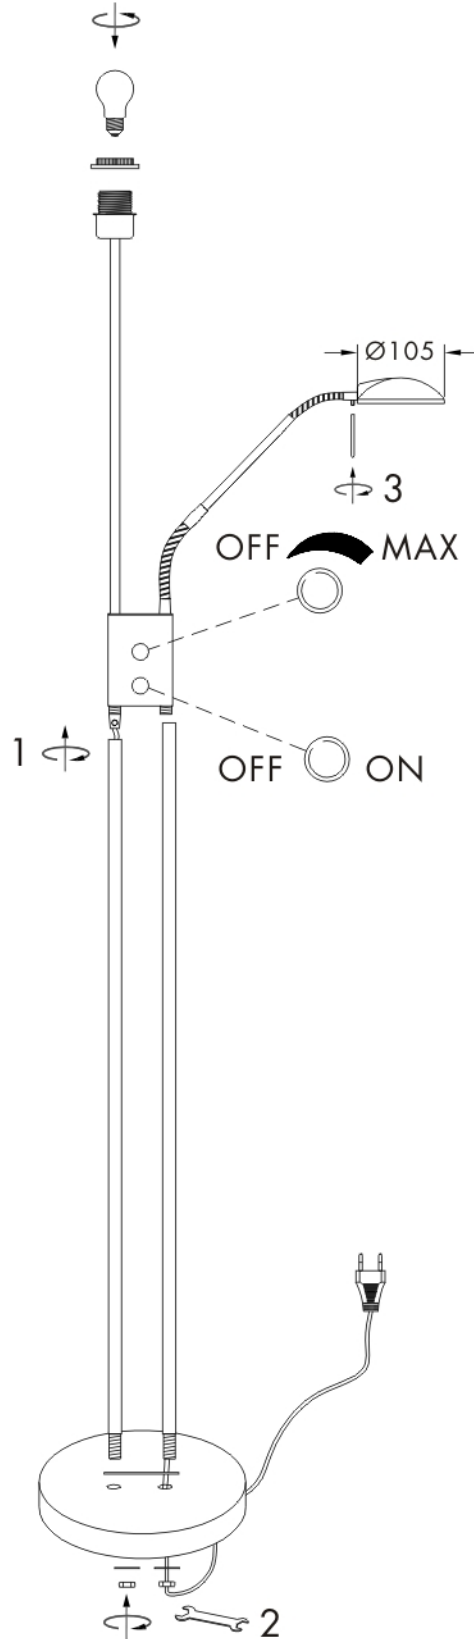

INSTRUCTION MANUAL

220~240V
50Hz

Max Ø150mm
E27 Max60W

Max 50mm
G9 Max25W

0.5m

GUARANTEE
5 YEAR

Luxor FL

Overall Sizes: