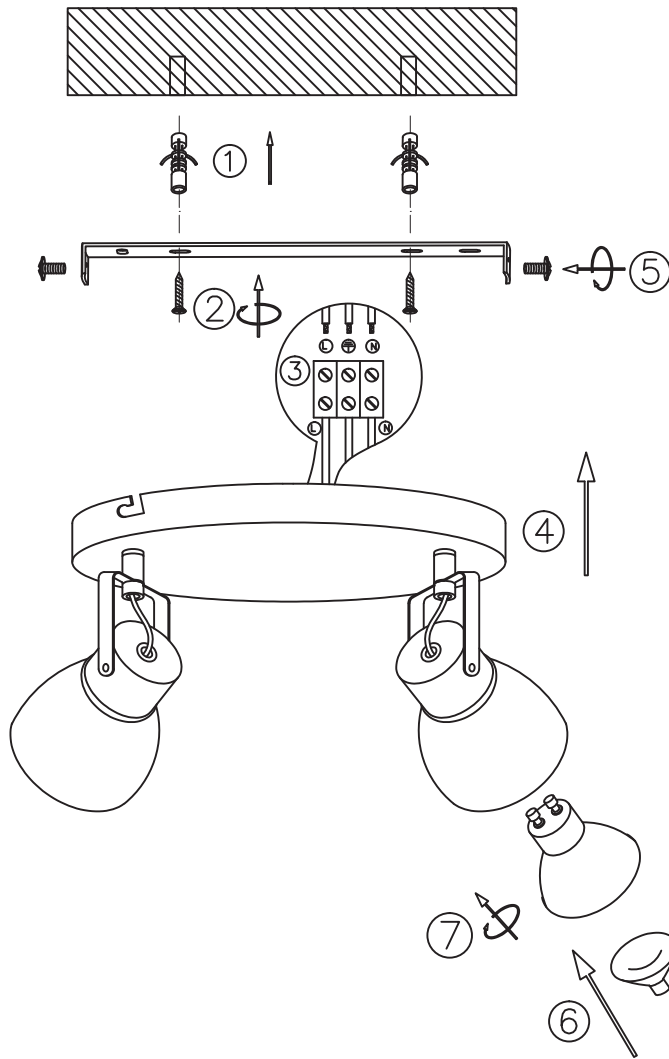

INSTRUCTION MANUAL

Creto SL 2 Concrete Round
95008

Overall Sizes :