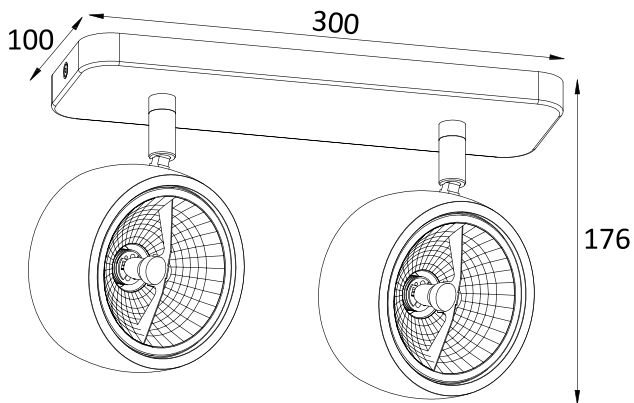

INSTRUCTION MANUAL

Go SLNine 2 Square

Warning:

1. the lamp suitability for use "indoors", the related ambient temperature is 25°C.
2. If the external flexible cable or cord of this luminaire is damaged, it shall be exclusively replaced by the manufacturer or his service agent or a similar qualified person in order to avoid a hazard.
3. The lamp shall be installed at a height of 2.5 meters or more.