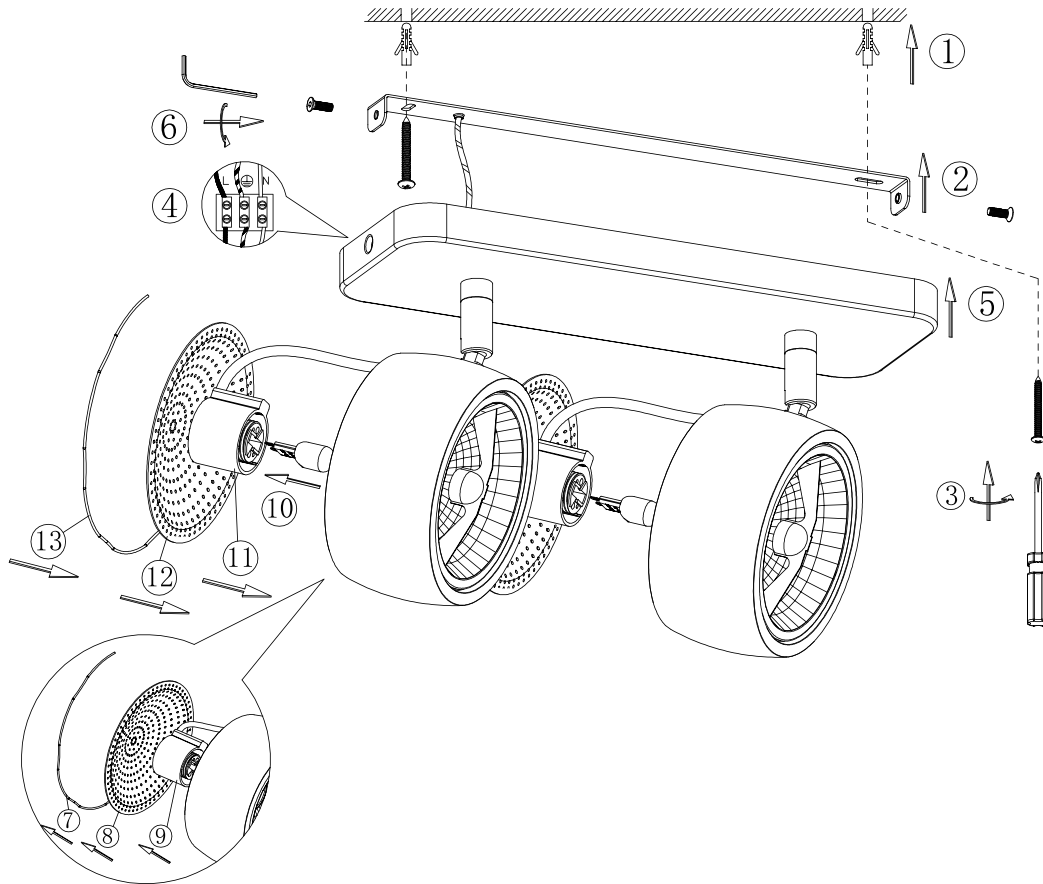

INSTRUCTION MANUAL

Go SLNine 2 Square

Warning:

1. the lamp suitability for use "indoors", the related ambient temperature is 25°C.
2. If the external flexible cable or cord of this luminaire is damaged, it shall be exclusively replaced by the manufacturer or his service agent or a similar qualified person in order to avoid a hazard.
3. The lamp shall be installed at a height of 2.5 meters or more.