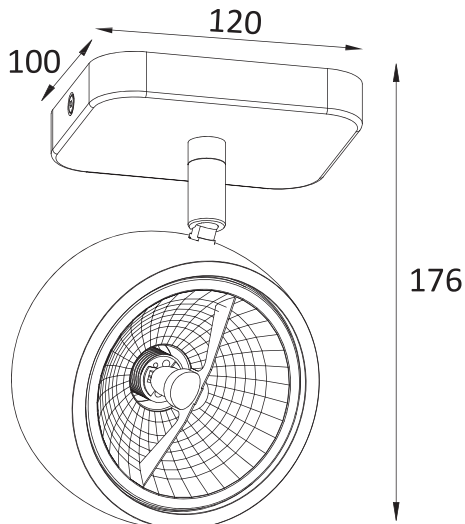

INSTRUCTION MANUAL

Go SLNine 1 Square

Warning:

1. the lamp suitability for use "indoors", the related ambient temperature is 25°C .
2. If the external flexible cable or cord of this luminaire is damaged, it shall be exclusively replaced by the manufacturer or his service agent or a similar qualified person in order to avoid a hazard.
3. The lamp shall be installed at a height of 2.5 meters or more.