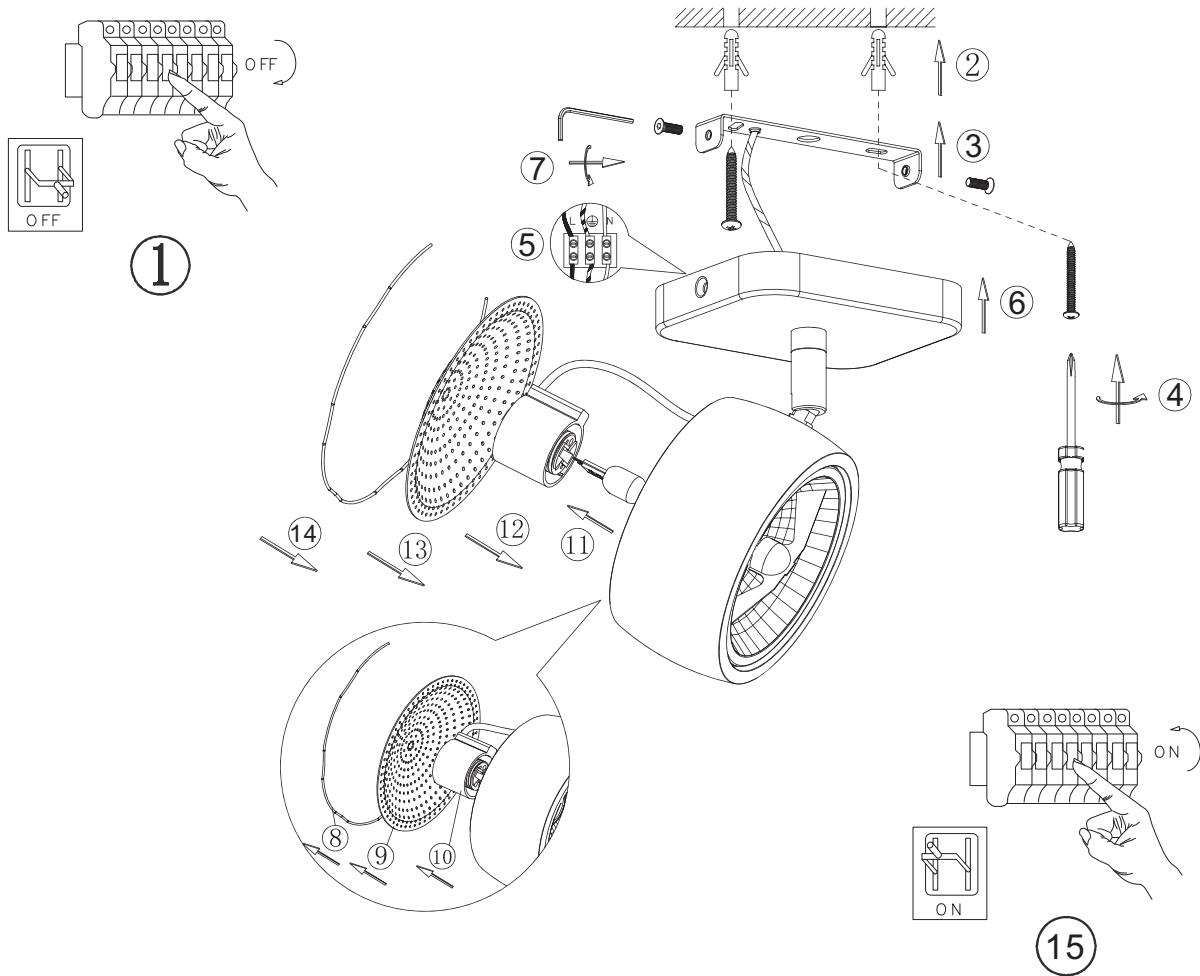

INSTRUCTION MANUAL

Go SLNine 1 Square

Warning:

1. the lamp suitability for use "indoors", the related ambient temperature is 25°C .
2. If the external flexible cable or cord of this luminaire is damaged, it shall be exclusively replaced by the manufacturer or his service agent or a similar qualified person in order to avoid a hazard.
3. The lamp shall be installed at a height of 2.5 meters or more.