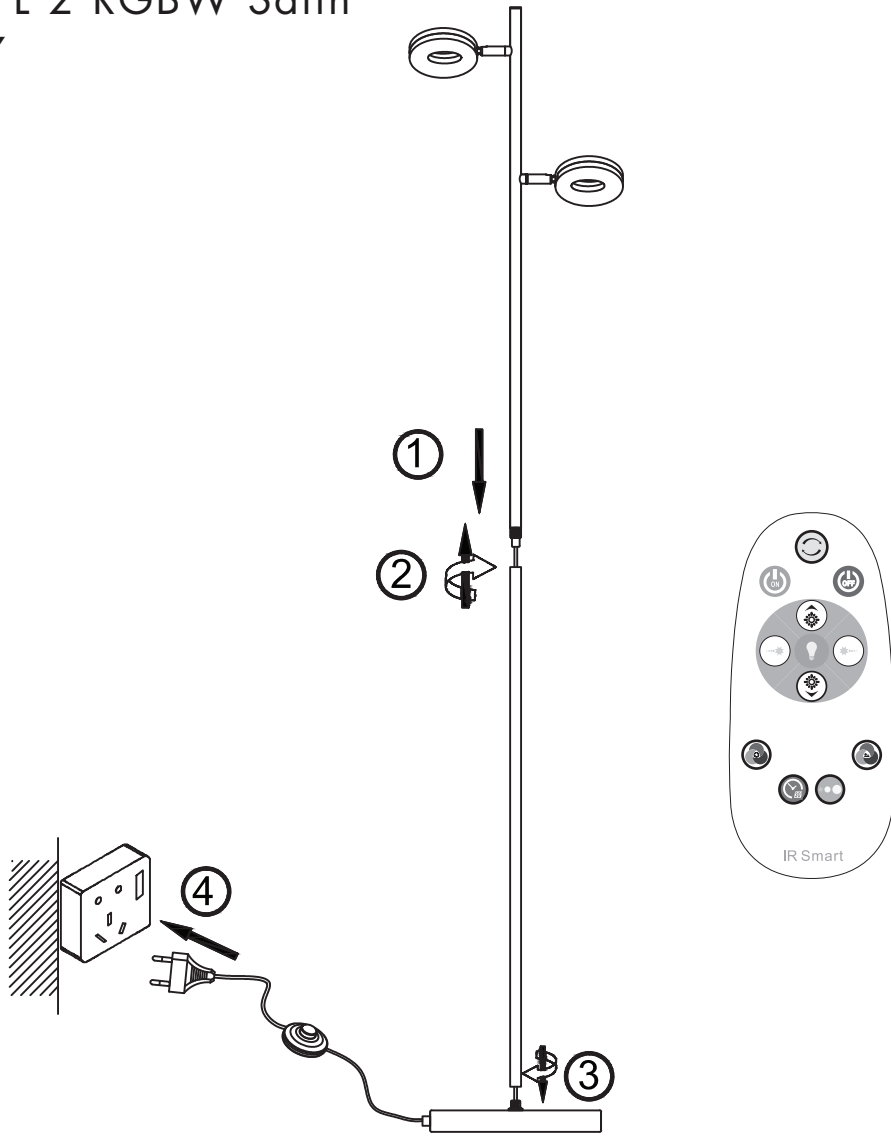

# INSTRUCTION MANUAL

Chief FL 2 RGBW Satin  
94847

Overall Sizes:

This item contains  
unchangeable LED

2x400	LM
2x5	W
RGB+3000	K
>80	Ra
25000	H
15000	ON/OFF

QAZQA

WWW.QAZQA.COM