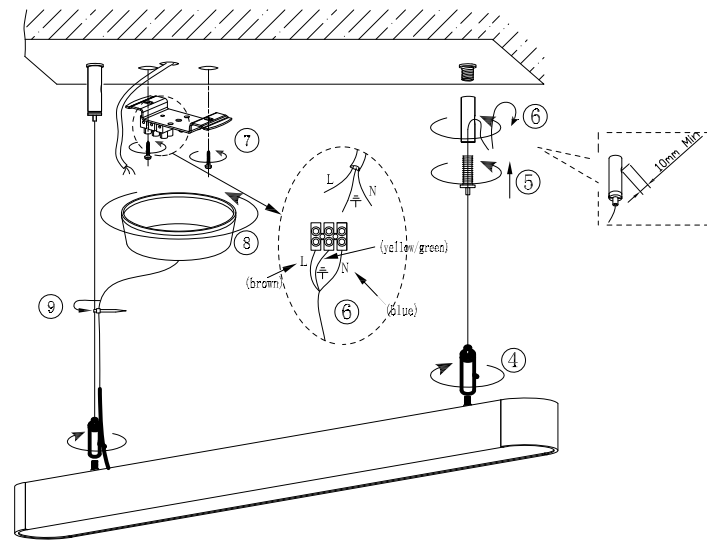

INSTRUCTION MANUAL

220-240V~
50Hz

SMD 2835

Overall Sizes:

Duct HL LED Round
94839/94840/94841

This item contains
unchangeable LED

2333	LM
21.6	W
3000	K
>83	CRI
50000	H

94839

3188	LM
28.8	W
3000	K
>83	CRI
50000	H

94840

3888	LM
36	W
3000	K
>83	CRI
50000	H

94841

Installation steps:

Watt	900-21.6W	1200-28.8W	1500-36W
L(mm)	755	1055	1355

II

Attention:
The fixture should be assembled and installed by registered electricians!