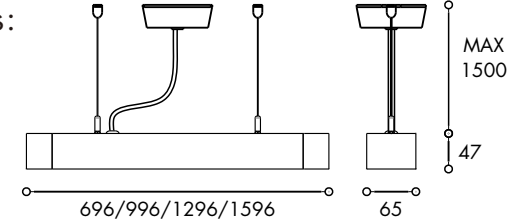

INSTRUCTION MANUAL

220-240V~
50Hz

SMD 2835

Overall Sizes:

Duct HL LED Round
94839/94840/94841

This item contains
unchangeable LED

2333	LM
21.6	W
3000	K
>83	CRI
50000	H

94839

3188	LM
28.8	W
3000	K
>83	CRI
50000	H

94840

3888	LM
36	W
3000	K
>83	CRI
50000	H

94841

Installation steps:

Watt	900-21.6W	1200-28.8W	1500-36W
L(mm)	755	1055	1355

II

Attention:
The fixture should be assembled and installed by registered electricians!