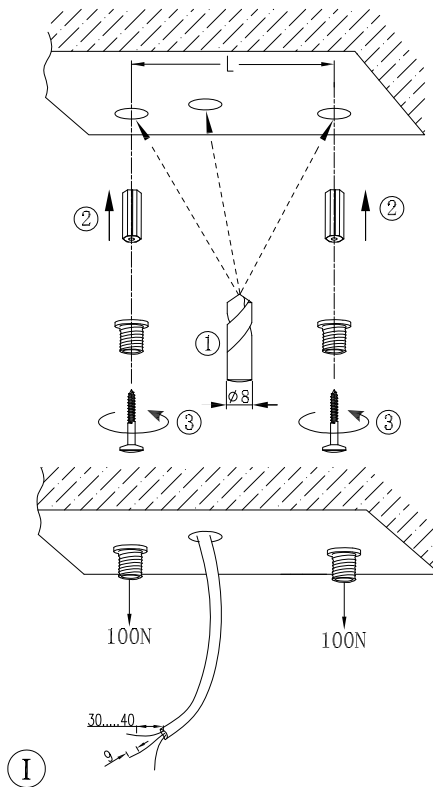

INSTRUCTION MANUAL

220-240V~
50Hz

SMD 2835

Overall Sizes:

Duct HL LED Round
94839/94840/94841

This item contains
unchangeable LED

2333	LM
21.6	W
3000	K
>83	CRI
50000	H

94839

3188	LM
28.8	W
3000	K
>83	CRI
50000	H

94840

3888	LM
36	W
3000	K
>83	CRI
50000	H

94841

Installation steps:

Watt	900-21.6W	1200-28.8W	1500-36W
L(mm)	755	1055	1355

II

Attention:
The fixture should be assembled and installed by registered electricians!