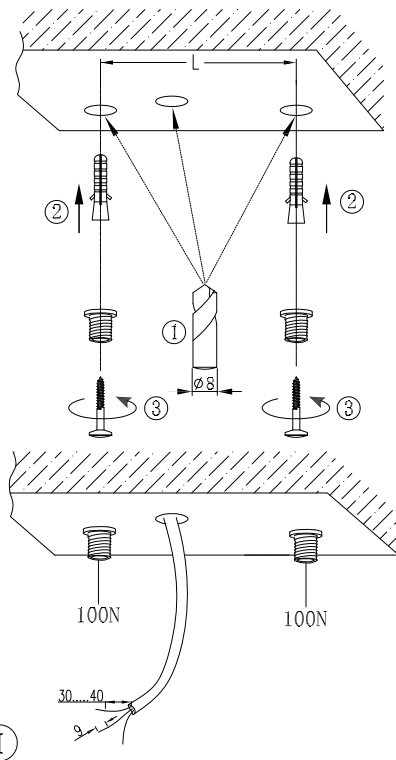

INSTRUCTION MANUAL

220-240V~
50Hz

Duct HL LED Oval
94836/94837/94838

This item contains
unchangeable LED

1325	LM
14.4	W
3000	K
>83	CRI
50000	H

94836

1988	LM
21.6	W
3000	K
>83	CRI
50000	H

94837

2783	LM
28.8	W
3000	K
>83	CRI
50000	H

94838

Overall Sizes:

Installation steps:

Watt	600-14.4W	900-21.6W	1200-28.8W
L(mm)	560	860	1150

Attention:
The fixture should be assembled and installed by registered electricians!