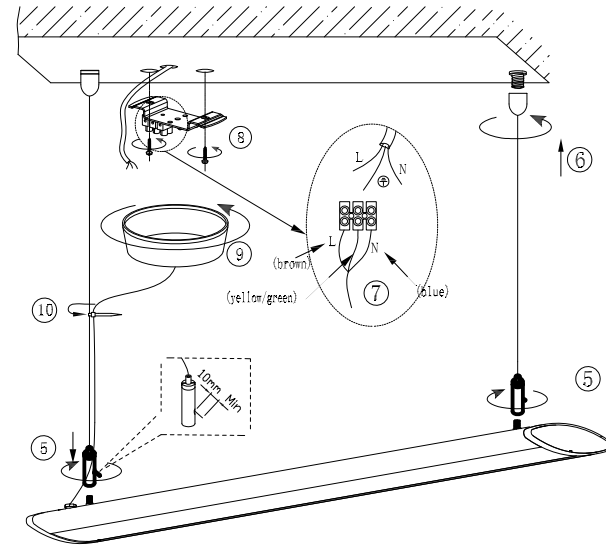

2783	LM
28.8	W
3000	K
>83	CRI
50000	H

94838

Overall Sizes:

Installation steps:

Watt	600-14.4W	900-21.6W	1200-28.8W
L(mm)	560	860	1150

Attention:
The fixture should be assembled and installed by registered electricians!