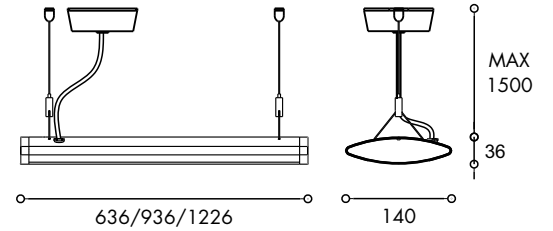

INSTRUCTION MANUAL

220-240V~
50Hz

Duct HL LED Oval
94836/94837/94838

This item contains
unchangeable LED

1325	LM
14.4	W
3000	K
>83	CRI
50000	H

94836

1988	LM
21.6	W
3000	K
>83	CRI
50000	H

94837

2783	LM
28.8	W
3000	K
>83	CRI
50000	H

94838

Overall Sizes:

Installation steps:

Watt	600-14.4W	900-21.6W	1200-28.8W
L(mm)	560	860	1150

Attention:
The fixture should be assembled and installed by registered electricians!