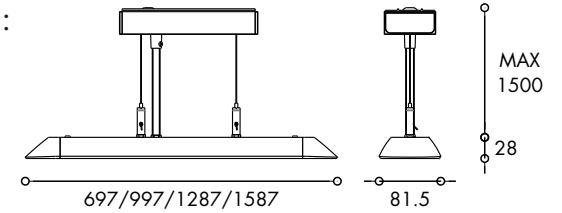

INSTRUCTION MANUAL

220-240V~
50Hz

Duct HL LED Straight
94833/94834/94835

This item contains
unchangeable LED

2011	LM
21.6	W
3000	K
>80	CRI
30000	H

94833

2723	LM
28.8	W
3000	K
>80	CRI
30000	H

94834

3352	LM
36	W
3000	K
>83	CRI
50000	H

94835

Overall Sizes:

Installation steps:

Watt	900-21.6W	1200-28.8W	1500-36W
L(mm)	400	400	400

I

II

Attention:
The fixture should be assembled and installed by registered electricians!