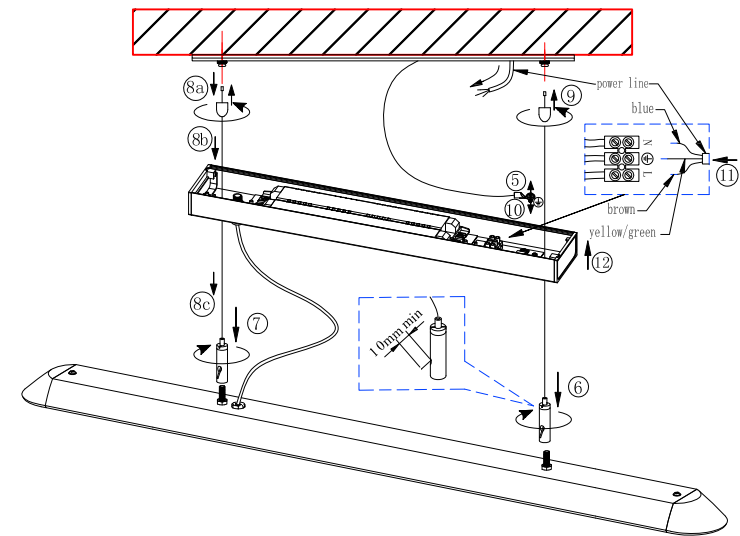

3352	LM
36	W
3000	K
>83	CRI
50000	H

94835

Overall Sizes:

Installation steps:

Watt	900-21.6W	1200-28.8W	1500-36W
L(mm)	400	400	400

I

II

Attention:
The fixture should be assembled and installed by registered electricians!