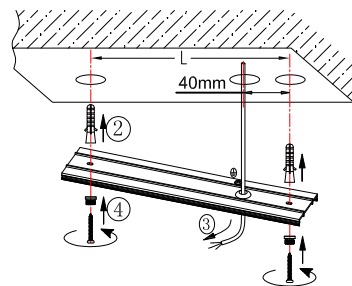

3352	LM
36	W
3000	K
>83	CRI
50000	H

94835

Overall Sizes:

Installation steps:

Watt	900-21.6W	1200-28.8W	1500-36W
L(mm)	400	400	400

I

II

Attention:
The fixture should be assembled and installed by registered electricians!