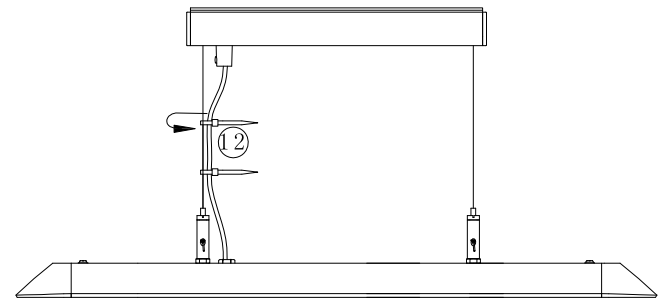

3352	LM
36	W
3000	K
>83	CRI
50000	H

94835

Overall Sizes:

Installation steps:

Watt	900-21.6W	1200-28.8W	1500-36W
L(mm)	400	400	400

I

II

Attention:
The fixture should be assembled and installed by registered electricians!