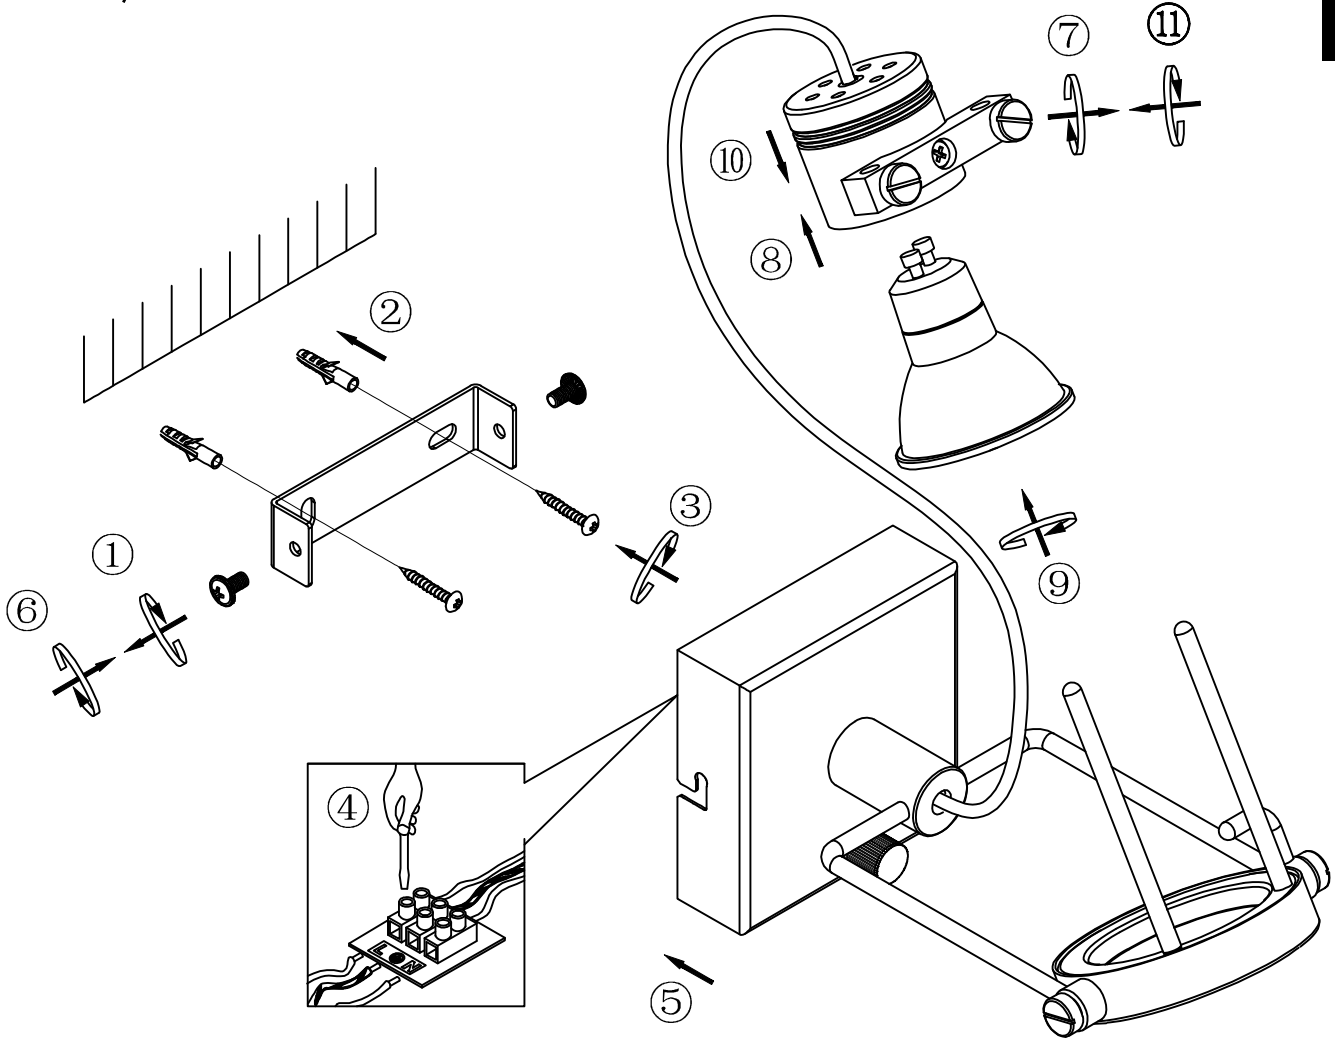

INSTRUCTION MANUAL

Suplux SL 1 Dimmable Satin/Dark Grey
94731/94737

knob dimmer switch

Overall Sizes :