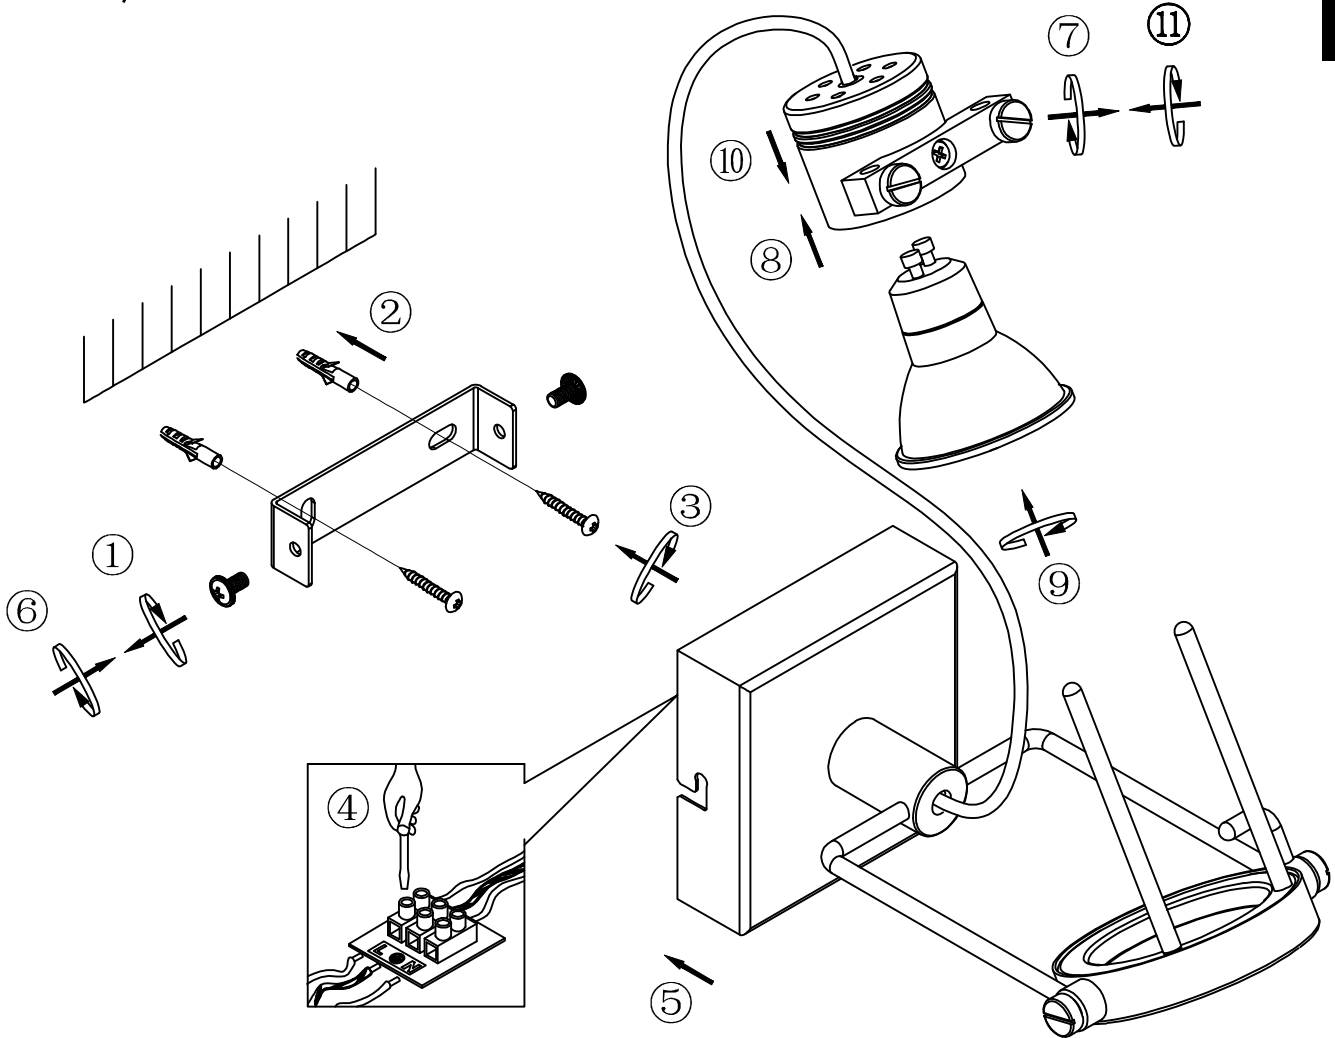

INSTRUCTION MANUAL

Suplux SL 1 Satin/Dark Grey
94732/94738

Overall Sizes :