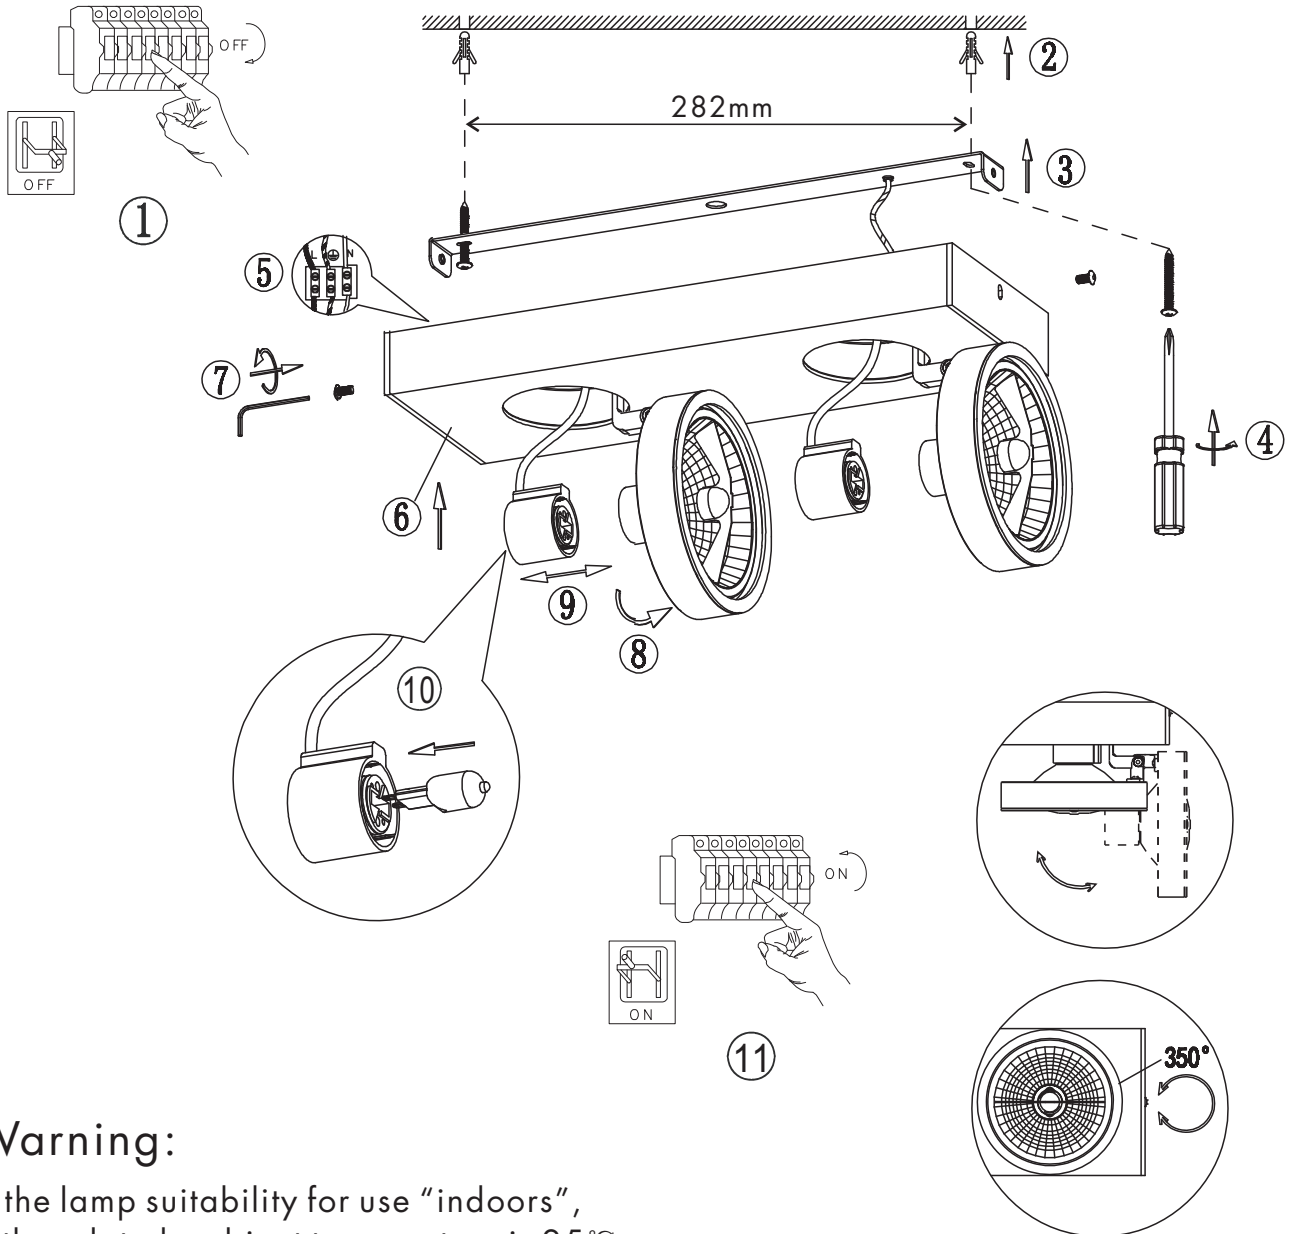

INSTRUCTION MANUAL

GaSL2

Warning:

1. the lamp suitability for use "indoors", the related ambient temperature is 25°C.
2. If the external flexible cable or cord of this luminaire is damaged, it shall be exclusively replaced by the manufacturer or his service agent or a similar qualified person in order to avoid a hazard.
3. The lamp shall be installed at a height of 2.5 meters or more.