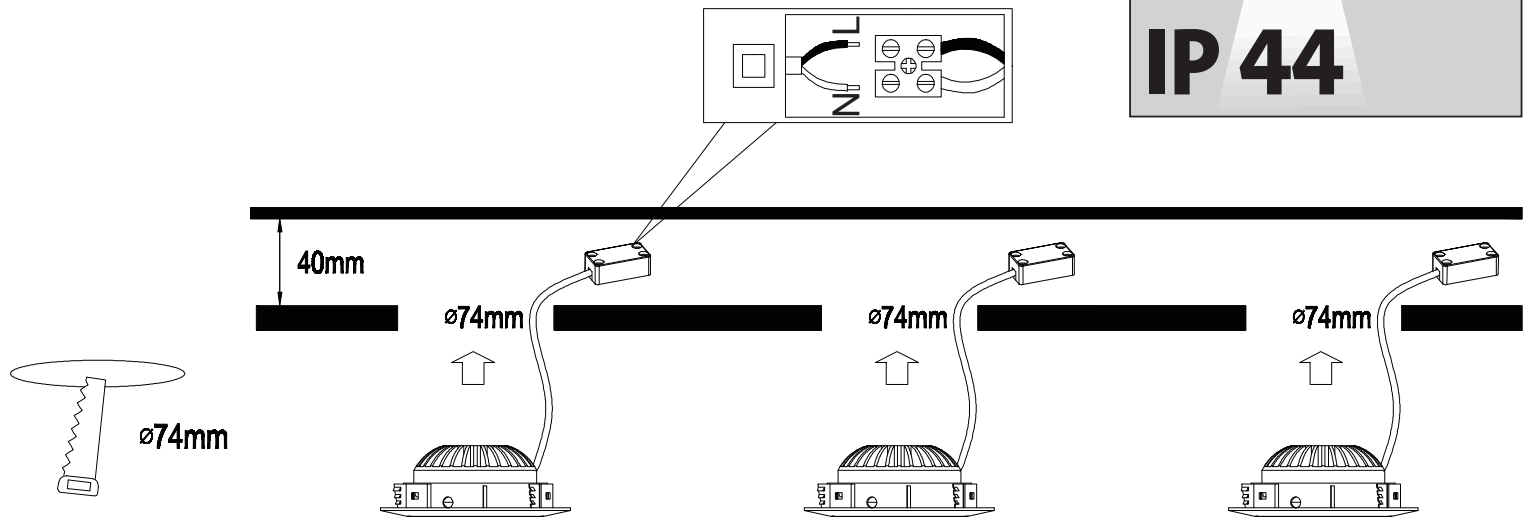

# INSTRUCTION MANUAL

unchangeable LED  
1x Max.4W  
3000k  
RA>80  
20000H

220~240V  
50HZ

IP44

Relax DL LED Set of 3  
94389  
94390  
94391

This item contains  
unchangeable LED

350	LM
4	W
3000	K
>80	CRI
30000	H
15000	ON/OFF