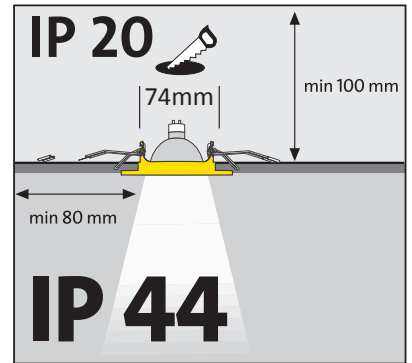

# INSTRUCTION MANUAL

unchangeable LED  
1x Max.4W  
3000k  
RA>80  
20000H

220~240V  
50HZ

IP44

Relax DL LED Set of 3  
94389  
94390  
94391

This item contains  
unchangeable LED

350	LM
4	W
3000	K
>80	CRI
30000	H
15000	ON/OFF