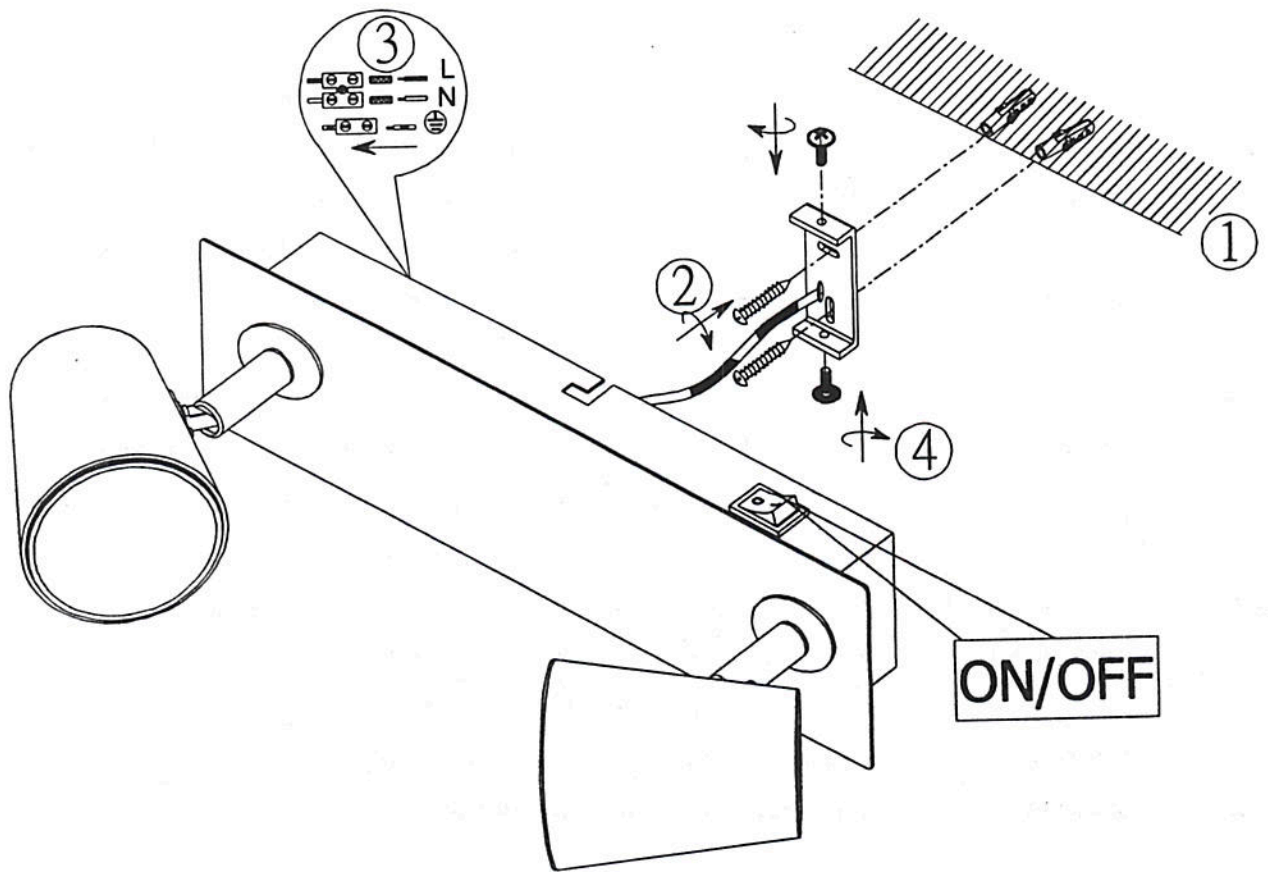

Art.-Nr.:8731702XX

LIGHTING
for you

230V~50Hz
2 x LED / 6W