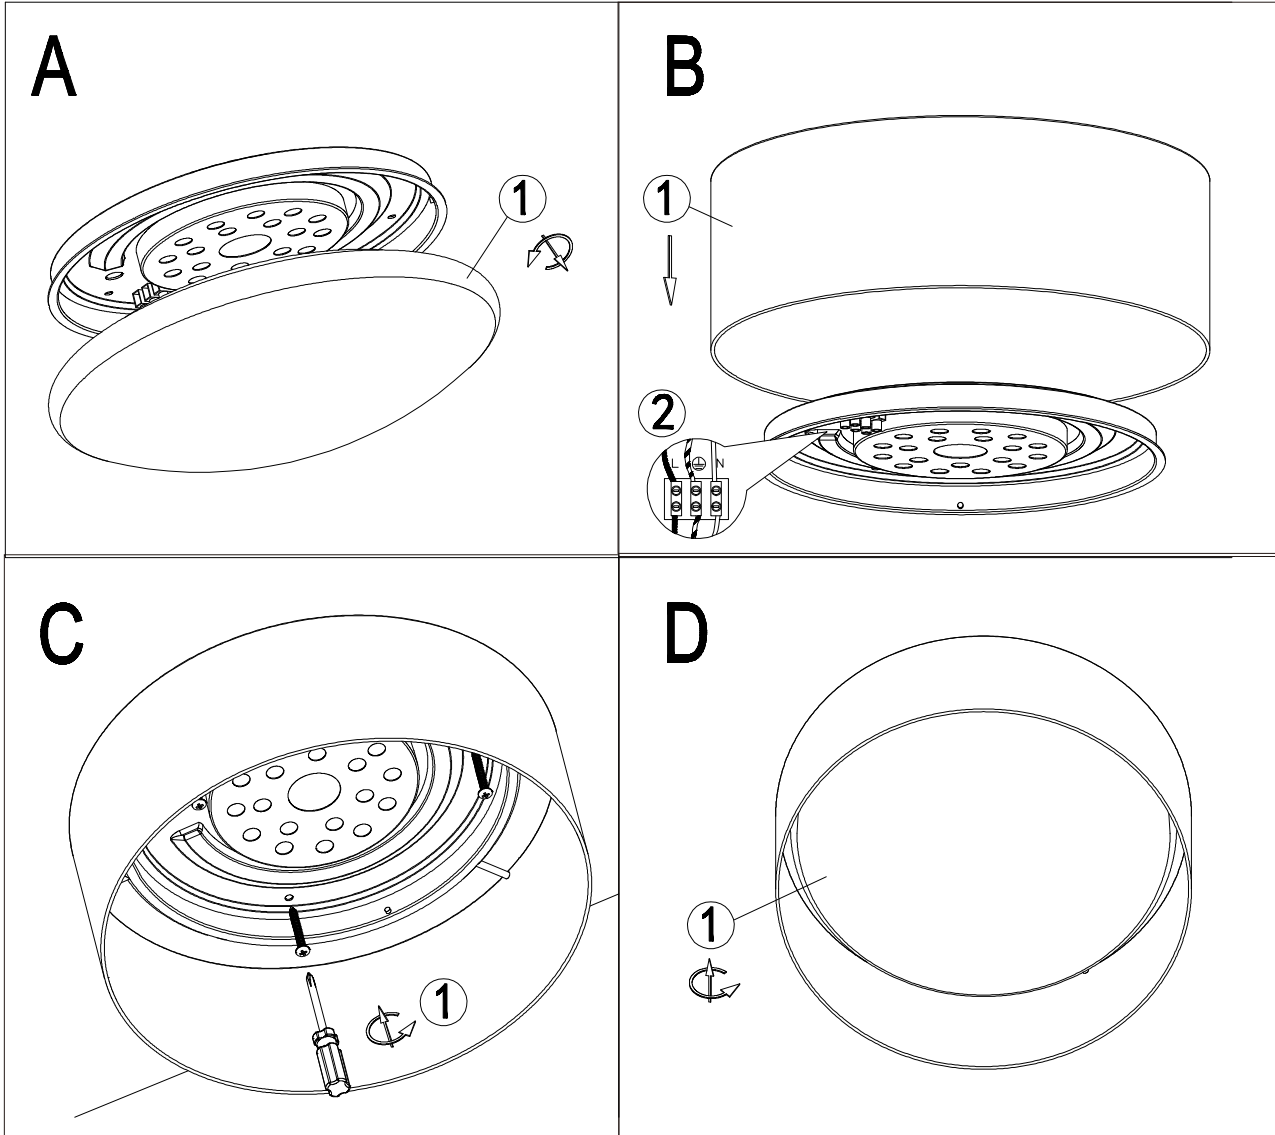

INSTRUCTION MANUAL

Drum CL Combi 28

This item contains changeable LED module

1000	LM
12	W
3000	K
>80	CRI
30000	H
30000	ON/OFF

Overall size: