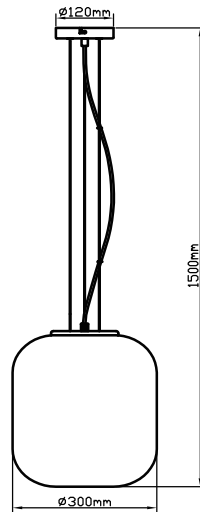

## Fortune HL Black with Black Smoke Glass 93956

INPUT: AC220-240V