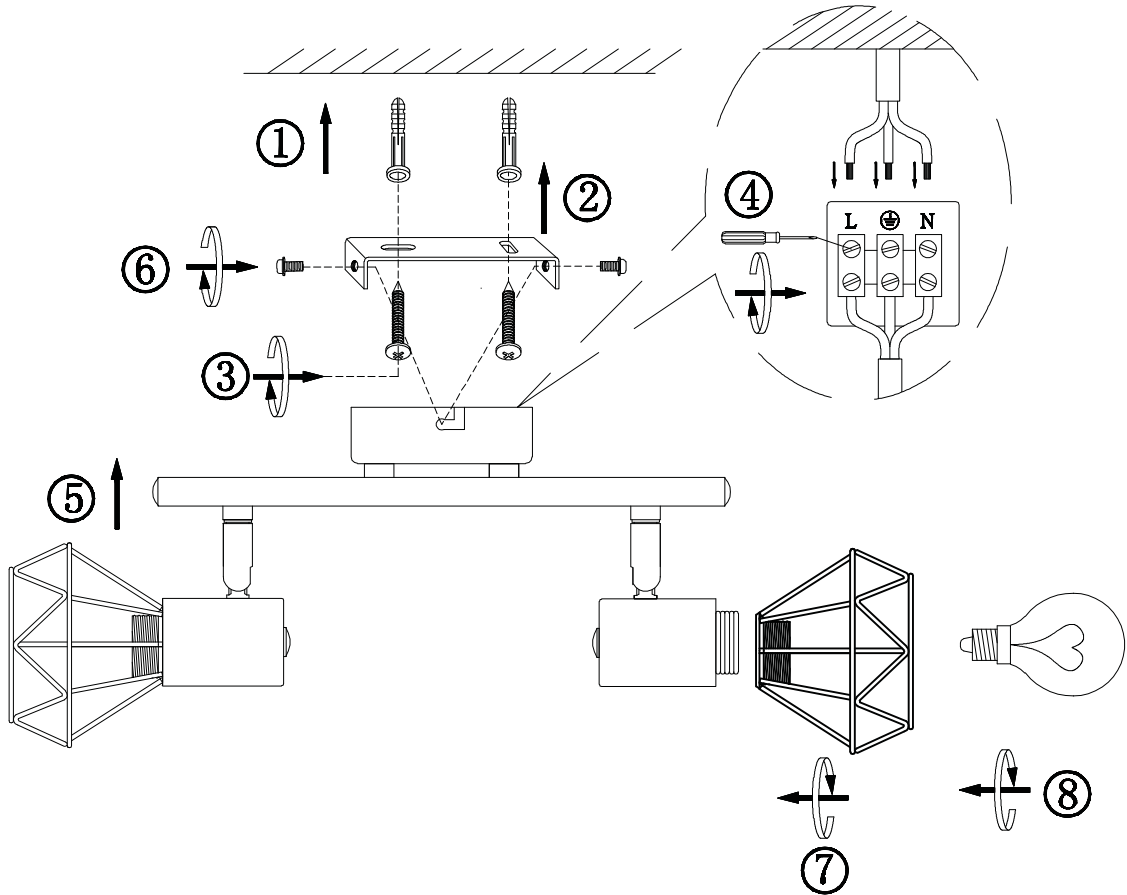

INSTRUCTION MANUAL

Mosh SL 2 Brass
93945

INPUT:AC220-240V