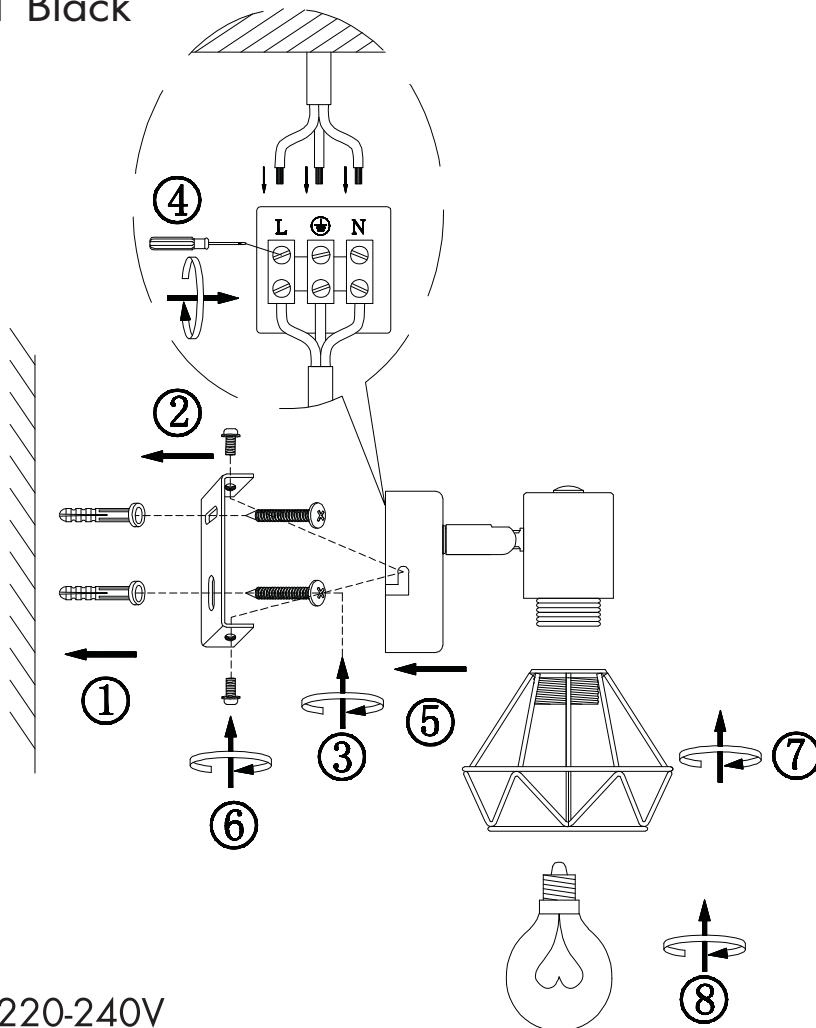

INSTRUCTION MANUAL

Mosh SL 1 Black
93944

INPUT:AC220-240V