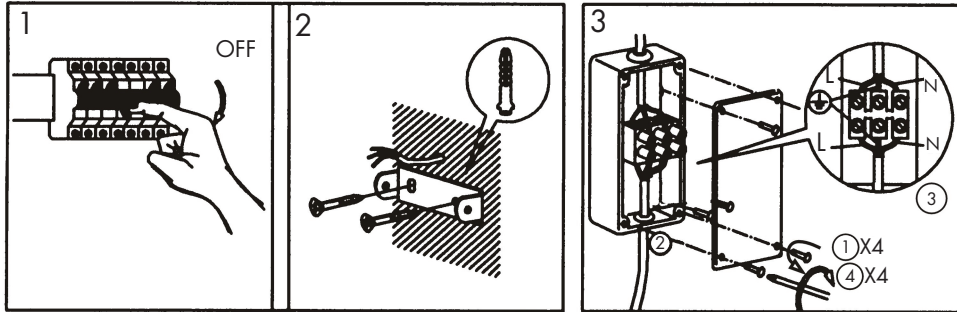

# INSTRUCTION MANUAL

Rox WL LUX  
93935/93936

day/night sensor  
Ambient light: <20LUX