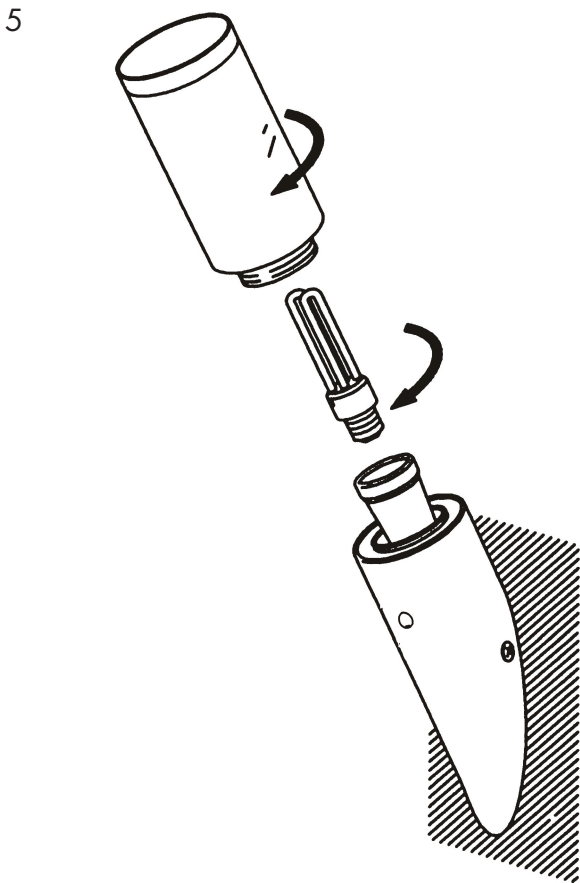

# INSTRUCTION MANUAL

Rox WL LUX  
93935/93936

day/night sensor  
Ambient light: <20LUX