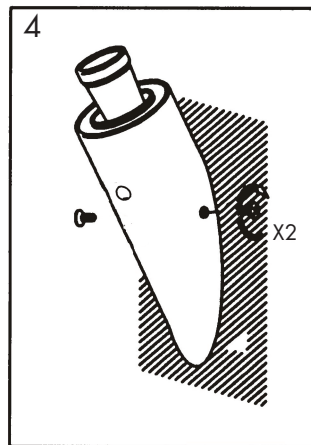

# INSTRUCTION MANUAL

Rox WL LUX  
93935/93936

day/night sensor  
Ambient light: <20LUX