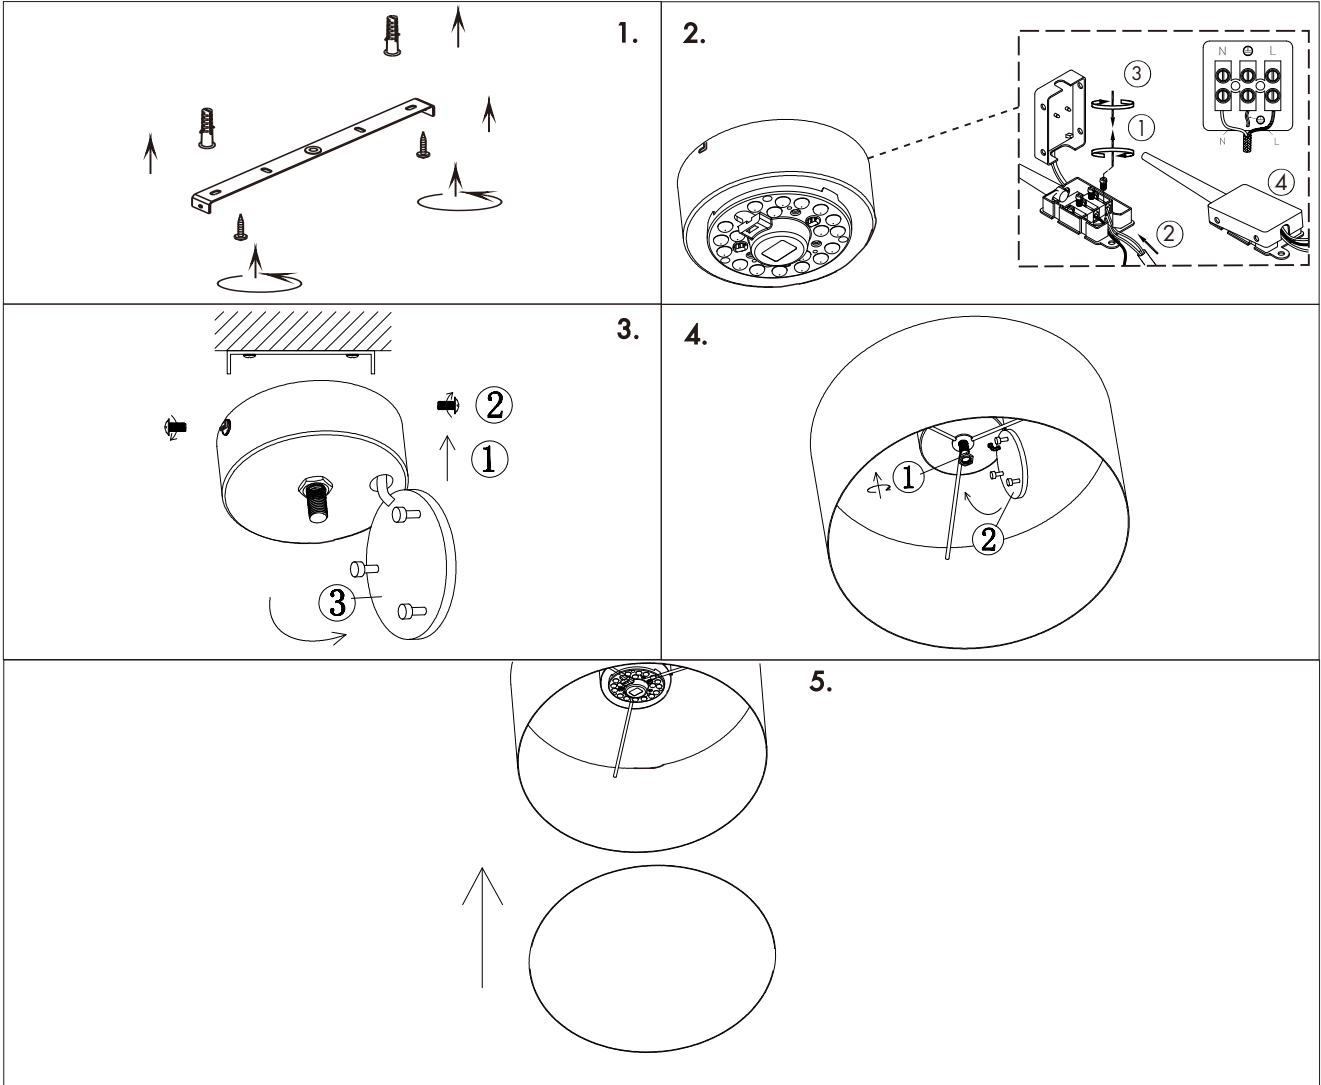

# INSTRUCTION MANUAL

220~240V  
50Hz

SMD 10W  
20 LED/M  
SMD 20W  
40 LED/M

GUARANTEE  
2 YEAR

## Drum CL LED

Drum CL LED 30

Ceiling plate: LED Module 10W

Overall size:

This item contains changeable LED module

950	LM
10	W
2700	K
>80	CRI
30000	H
30000	ON/OFF

1900	LM
20	W
2700	K
>80	CRI
30000	H
30000	ON/OFF

Drum CL LED 40

Ceiling plate: LED Module 20W

Overall size: