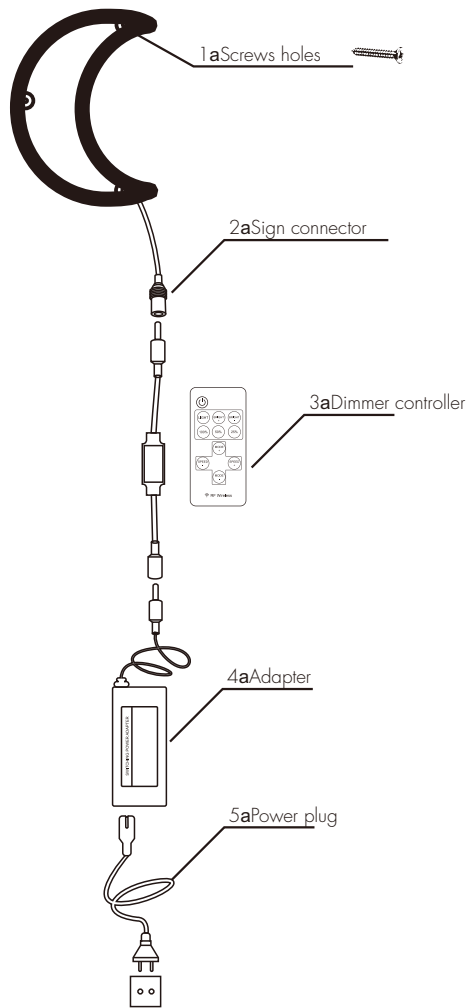

INSTRUCTION MANUAL

Neon WL Blue Moon
93850

216mm

300mm

This item contains
unchangeable LED

127	LM
8	W
50000	H
30000	ON/OFF