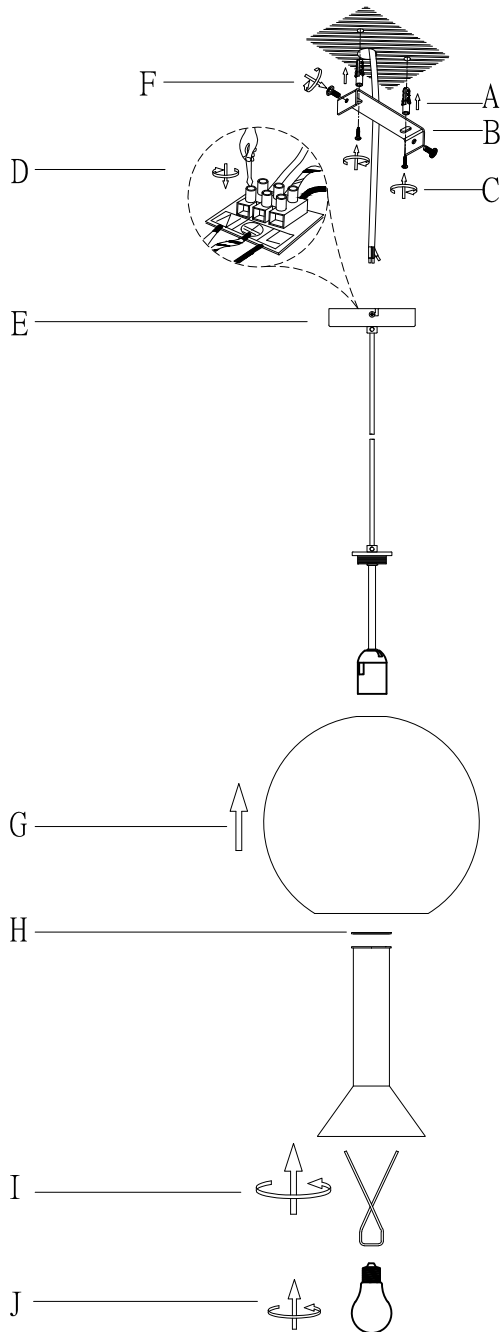

INSTRUCTION MANUAL

220~240V
50Hz

Max. ϕ 80mm
E27 Max. 60W

0.5m

GUARANTEE
5 YEAR

Strike HL Small Black 93828

Overall Sizes: