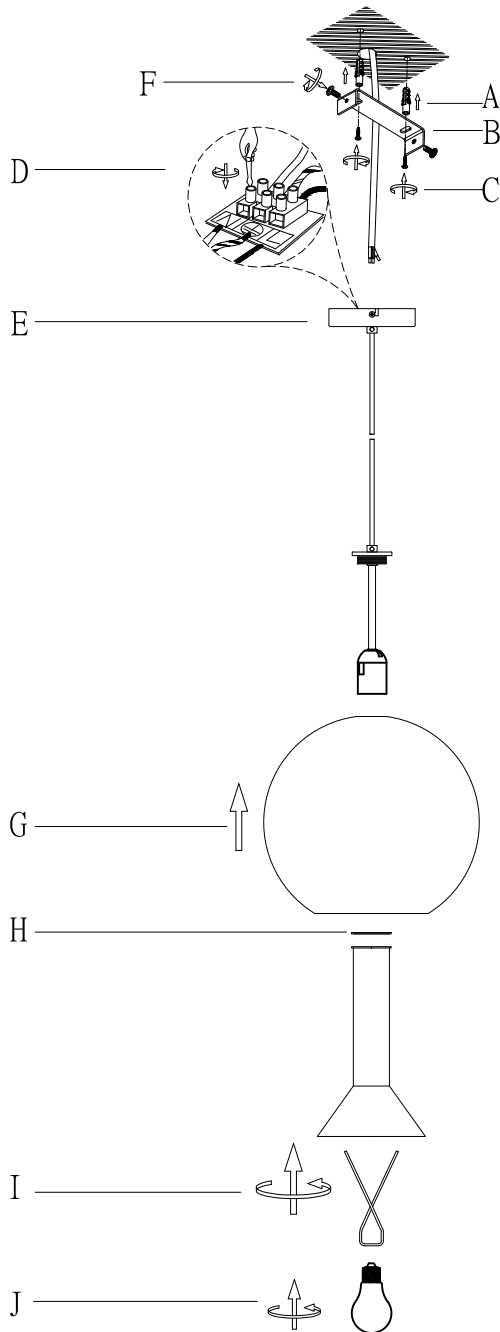

INSTRUCTION MANUAL

220~240V
50Hz

Max. ϕ 80mm
E27 Max. 60W

0.5m

GUARANTEE
5 YEAR

Strike HL Black
93827

Overall Sizes: