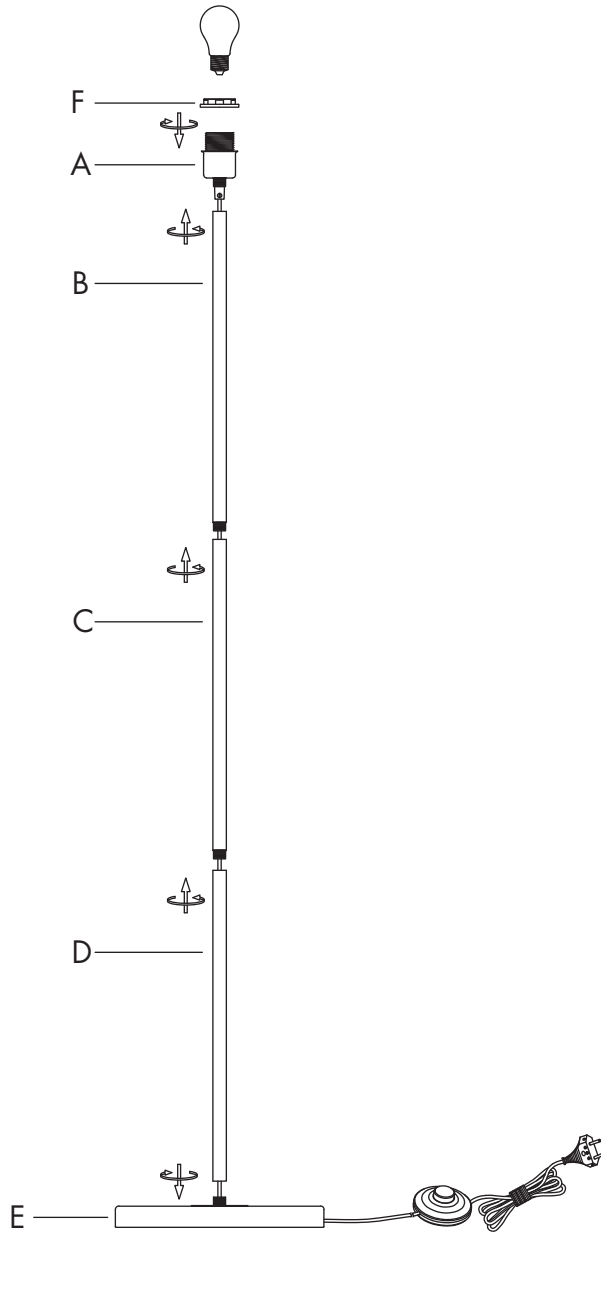

INSTRUCTION MANUAL

220-240V~
50Hz

Max. Ø80mm
E27 Max.60W

Kaso FL Brass
93709

Overall Sizes: