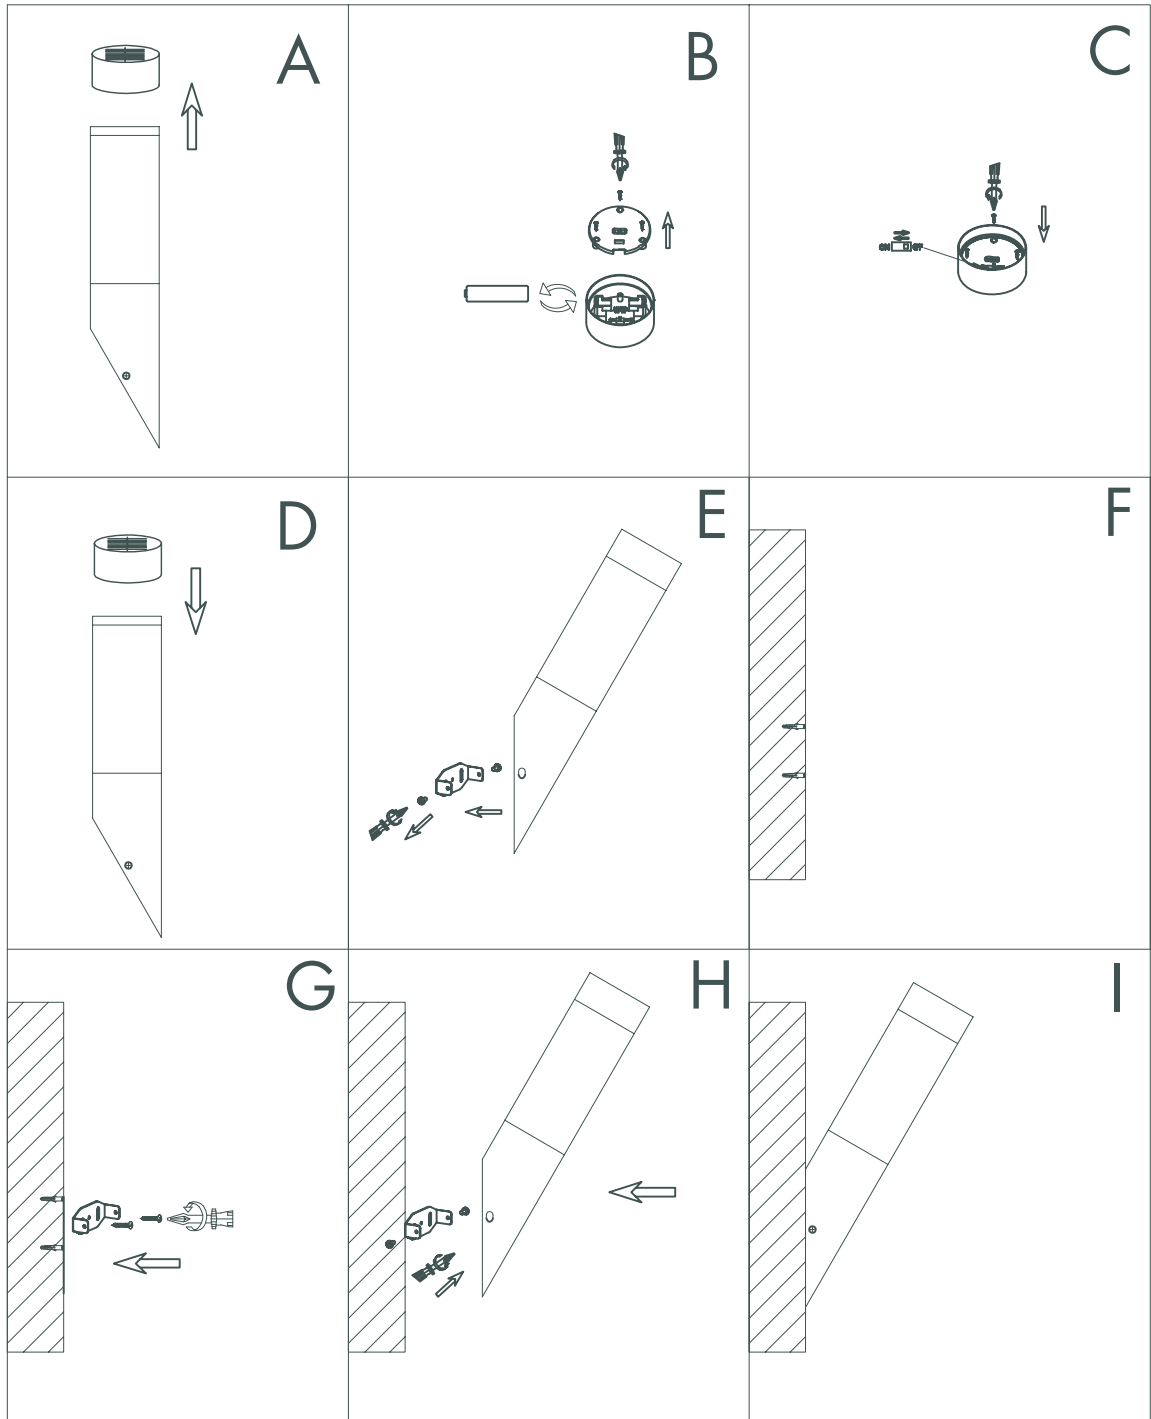

INSTRUCTION MANUAL

Rox WL Satin Solar
92637

Unchangeable LED
Max. 0.45W
3000K
RA > 80
15000H

24V

IP44

CE

GUARANTEE
2 YEARS