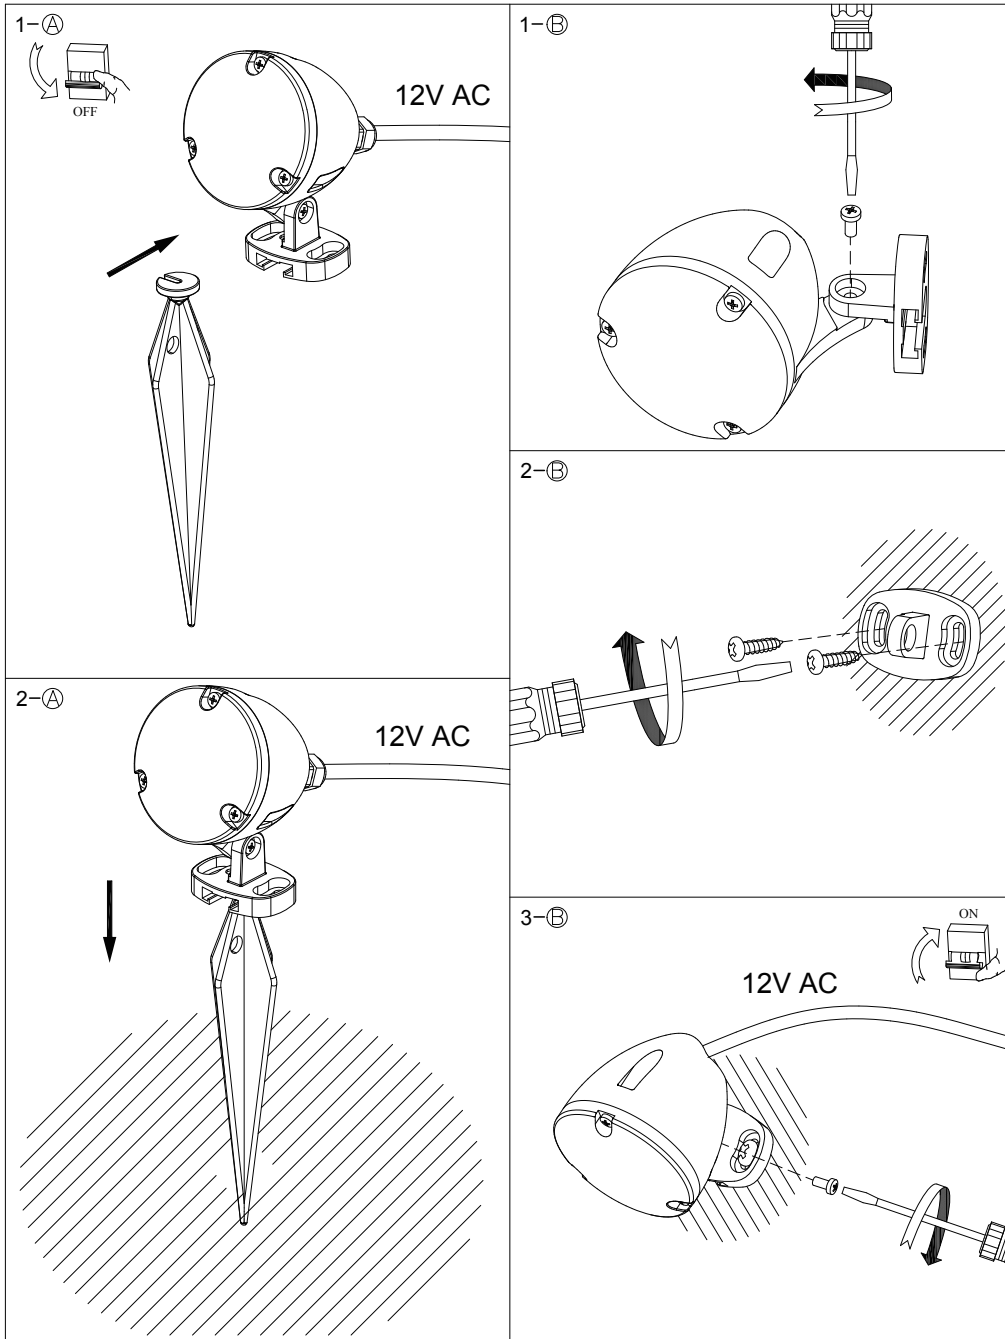

# INSTRUCTION MANUAL

Ensign FL Black  
93622

This item contains  
unchangeable LED

210	LM
3.5	W
3000	K
>80	CRI
30000	H
15000	ON/OFF

Overall Size: