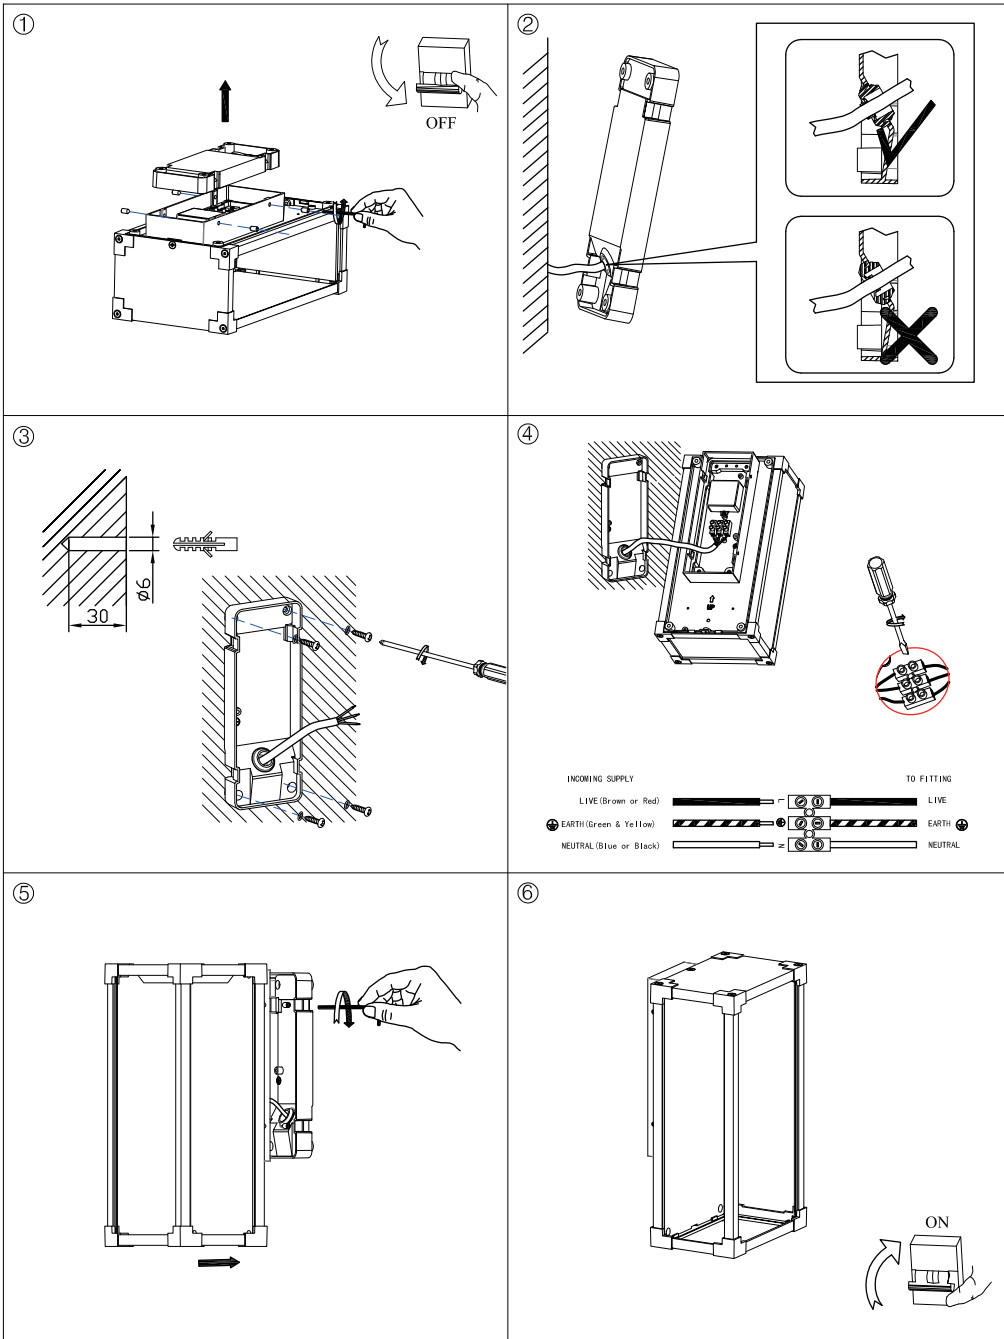

INSTRUCTION MANUAL

Rotterdam WL 1 Dark Grey
93620

This item contains
unchangeable LED

630	LM
9	W
3000	K
>80	CRI
30000	H
15000	ON/OFF