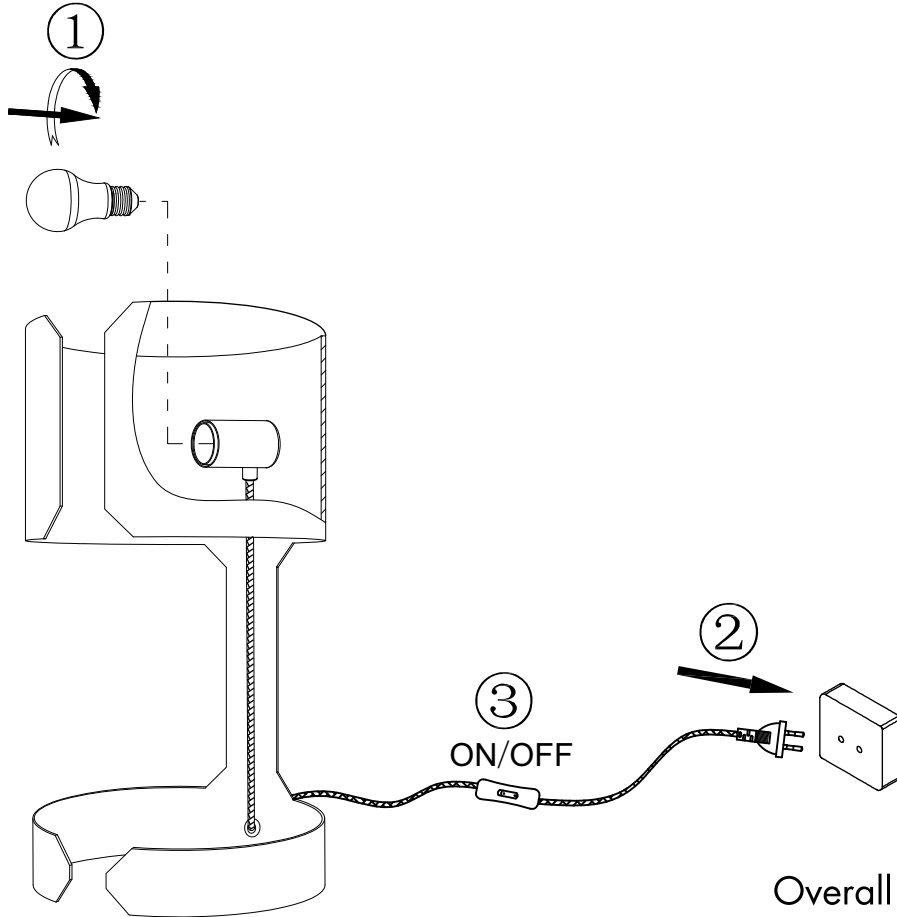

INSTRUCTION MANUAL

220~240V
50Hz

Max. ϕ 45mm
E27 Max.40W

GUARANTEE
5 YEAR

Waltz TL

Overall Sizes: