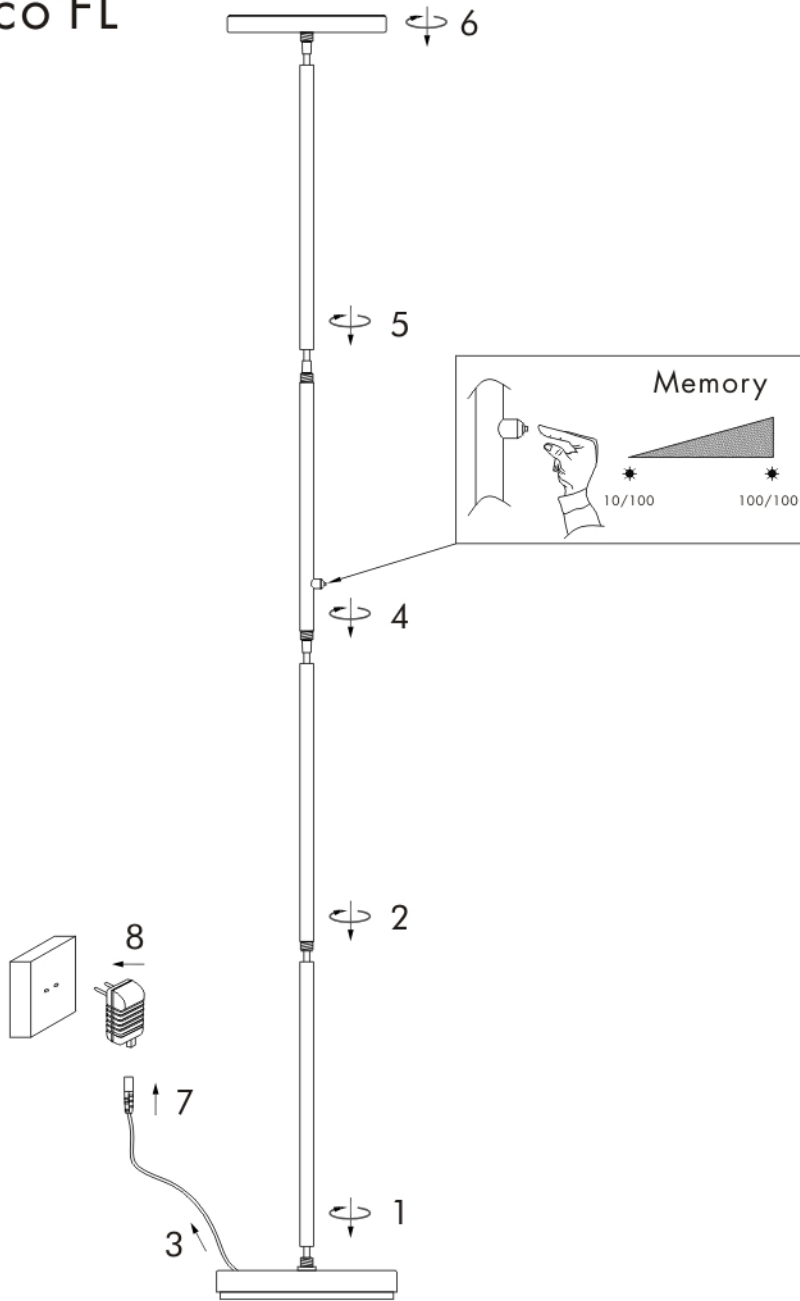

INSTRUCTION MANUAL

Disco FL

Overall Sizes:

This item contains unchangeable LED

2000	LM
20	W
3000	K
>80	CRI
30000	H
15000	ON/OFF

QAZQA

WWW.QAZQA.COM