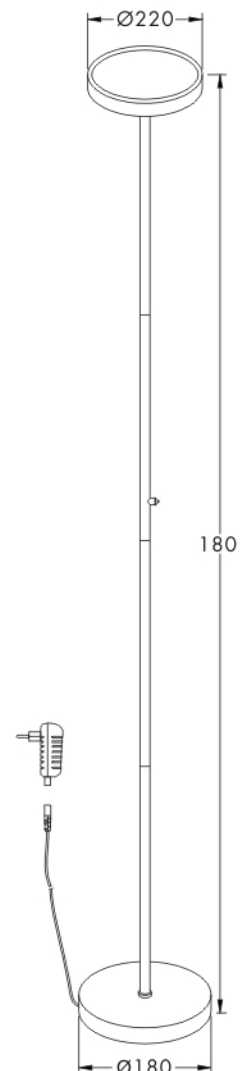

INSTRUCTION MANUAL

Disco FL

Overall Sizes:

This item contains unchangeable LED

2000	LM
20	W
3000	K
>80	CRI
30000	H
15000	ON/OFF

QAZQA

WWW.QAZQA.COM