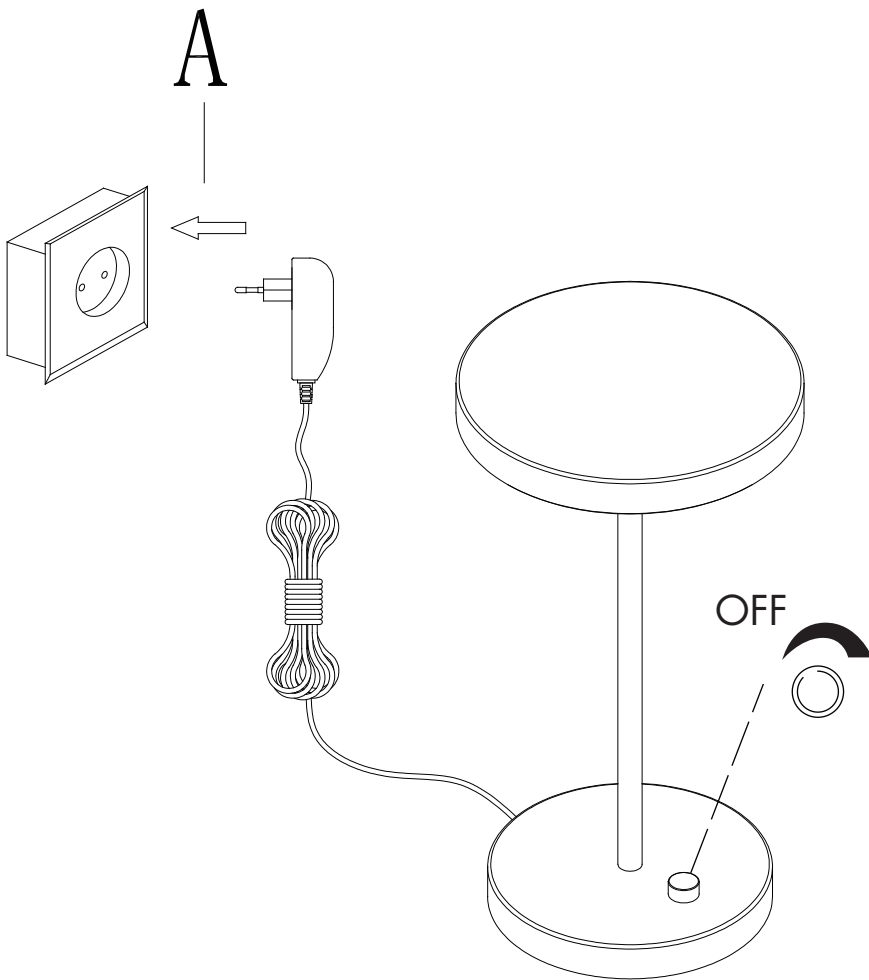

INSTRUCTION MANUAL

Disco TL Bronze

This item contains unchangeable LED

1700	LM
18	W
2700	K
>80	CRI
30000	H
15000	ON/OFF

Overall Sizes: