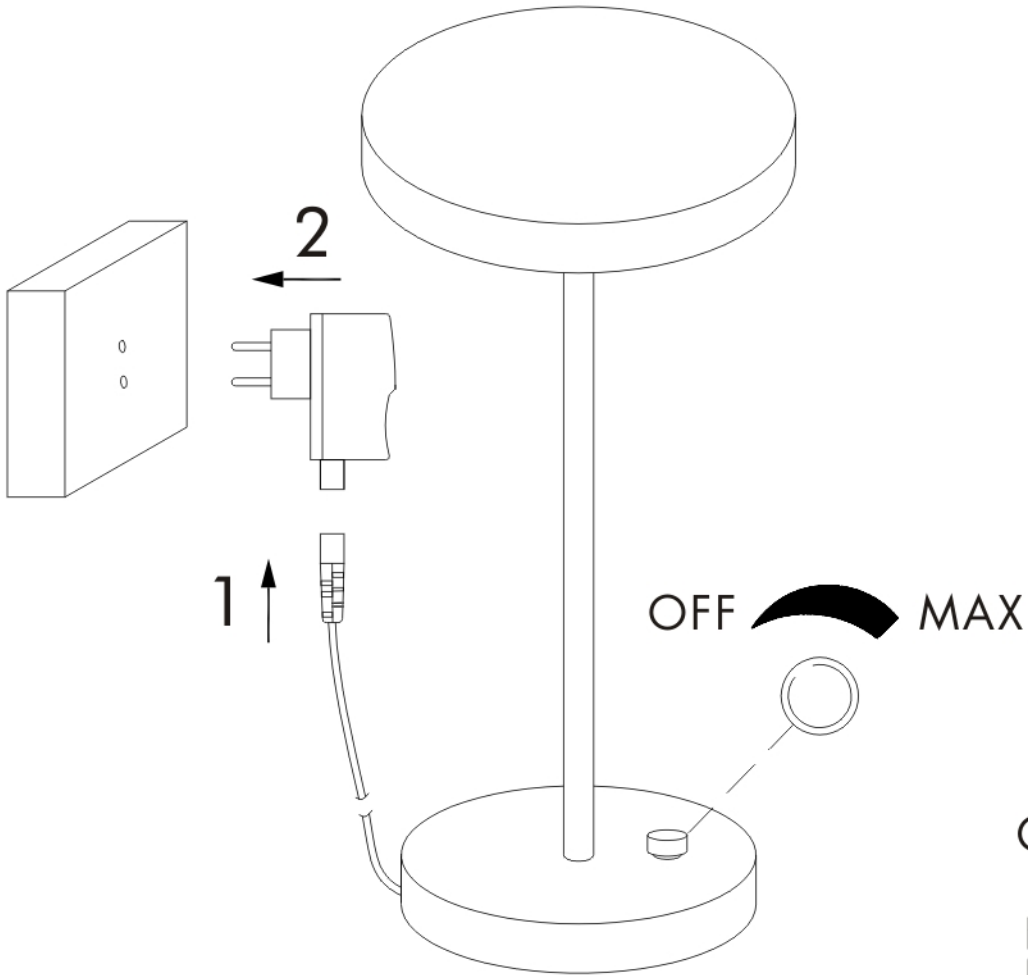

### Overall Sizes:

This item contains unchangeable LED

2000	LM
20	W
3000	K
>80	CRI
30000	H
15000	ON/OFF