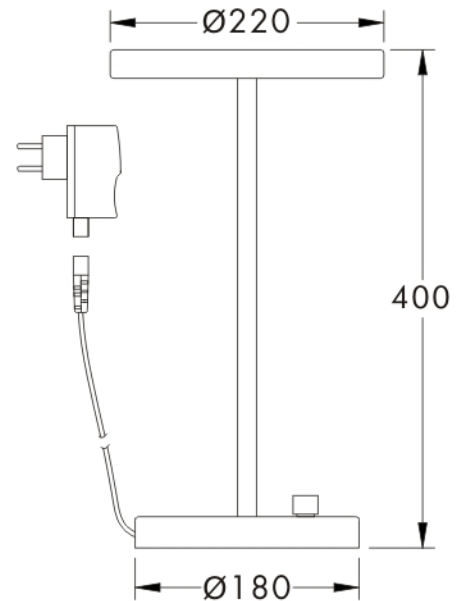

### Overall Sizes:

This item contains unchangeable LED

2000	LM
20	W
3000	K
>80	CRI
30000	H
15000	ON/OFF