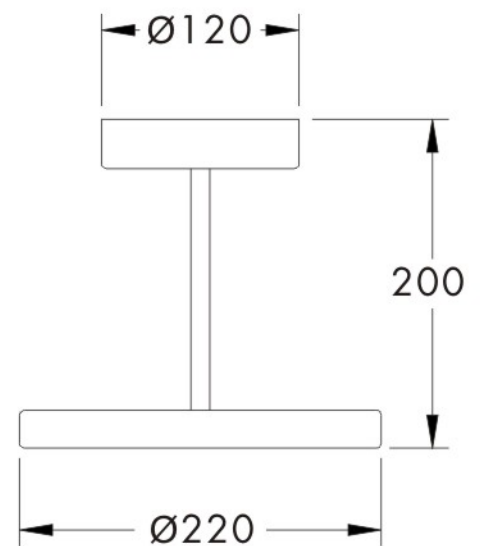

INSTRUCTION MANUAL

Disco CL

Overall Sizes:

This item contains unchangeable LED

2000	LM
20	W
3000	K
>80	CRI
30000	H
15000	ON/OFF