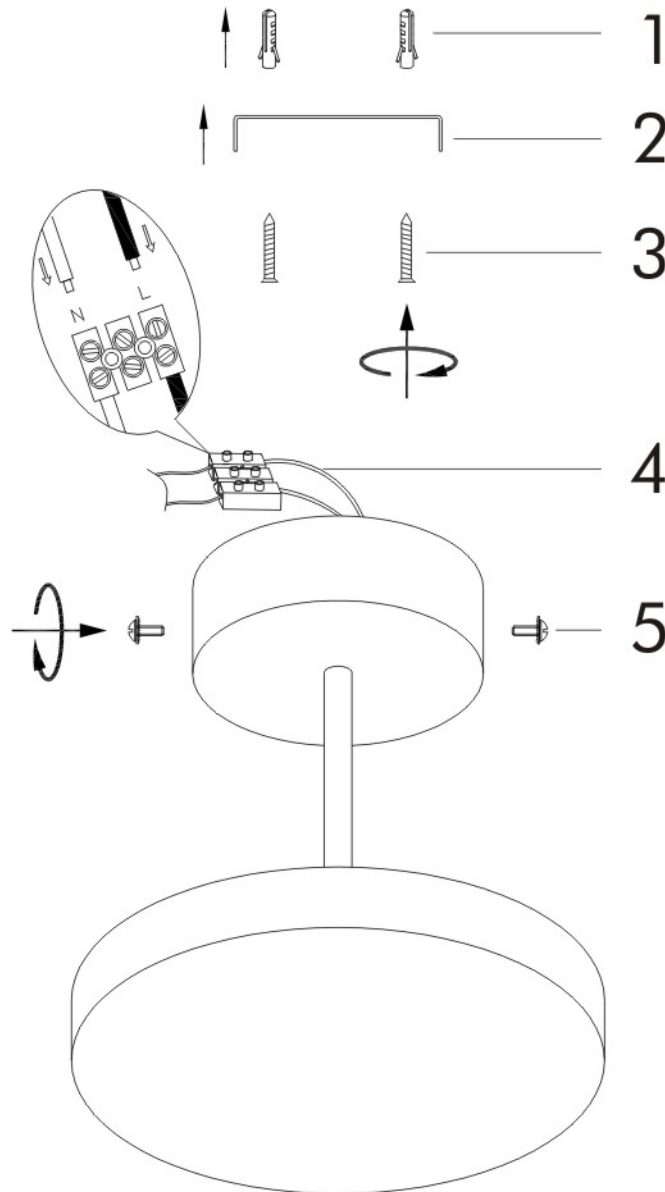

INSTRUCTION MANUAL

Disco CL

Overall Sizes:

This item contains unchangeable LED

2000	LM
20	W
3000	K
>80	CRI
30000	H
15000	ON/OFF