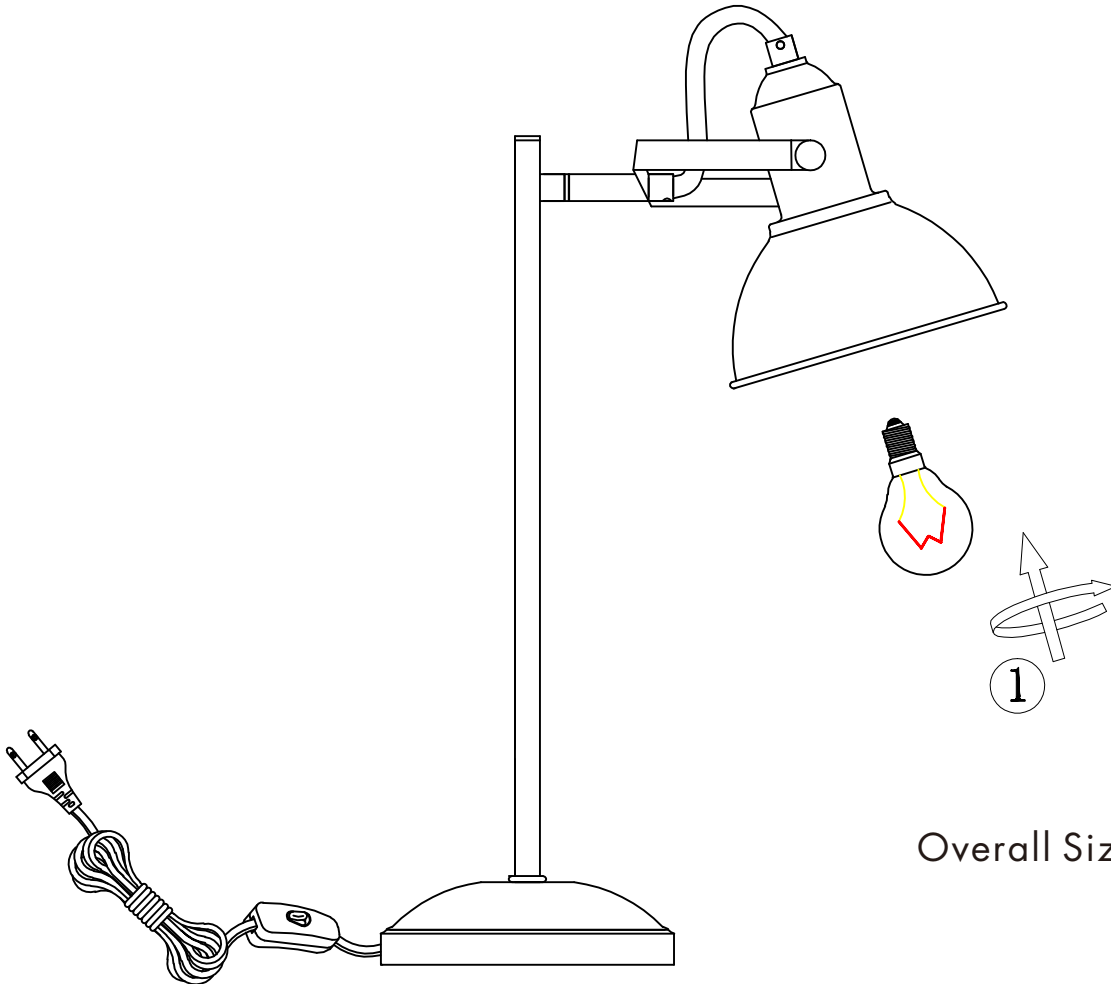

INSTRUCTION MANUAL

Tommy TL 1
93330/93331

Overall Sizes: