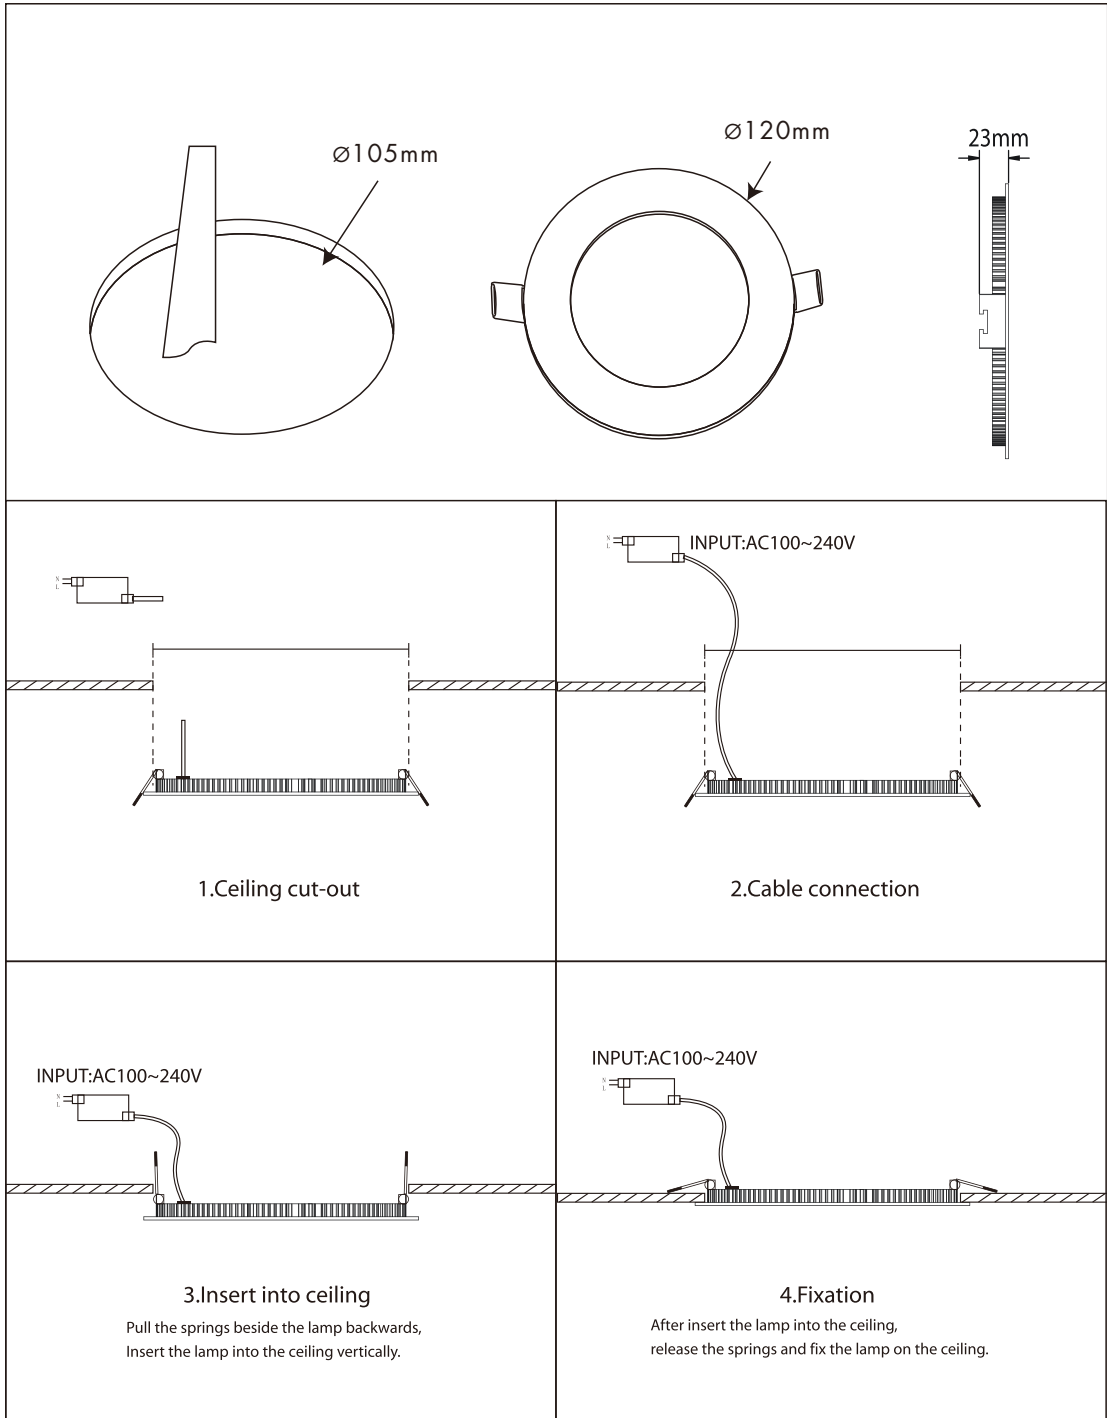

INSTRUCTION MANUAL

Radem DL Round 6W
91836

Unchangeable LED
Max. 6W
3000K
RA>80
20000H

220~240V
50~60HZ