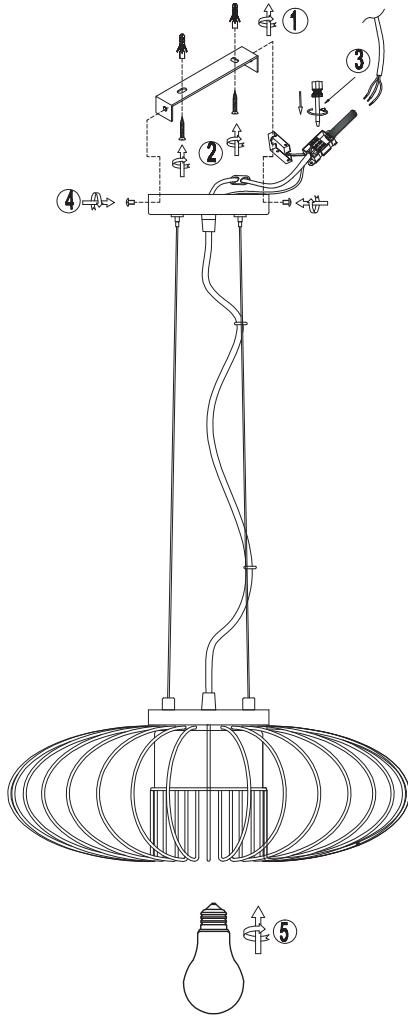

# INSTRUCTION MANUAL

Bozzo HL Black  
93177

220~240V  
50~60HZ