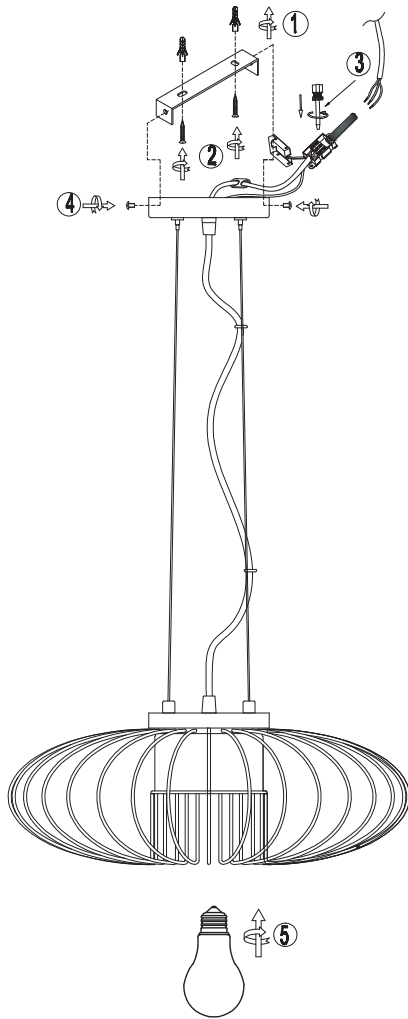

INSTRUCTION MANUAL

Bozzo HL Rust
93176

220~240V
50~60HZ