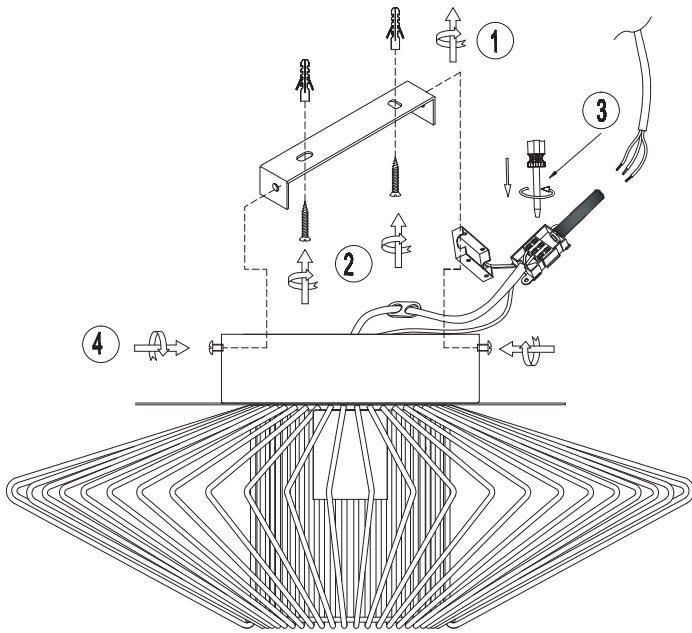

INSTRUCTION MANUAL

Bozzo CL Black
93175

220~240V
50~60HZ