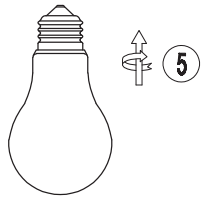

INSTRUCTION MANUAL

Bozzo CL Rust
93174

220-240V
50-60HZ