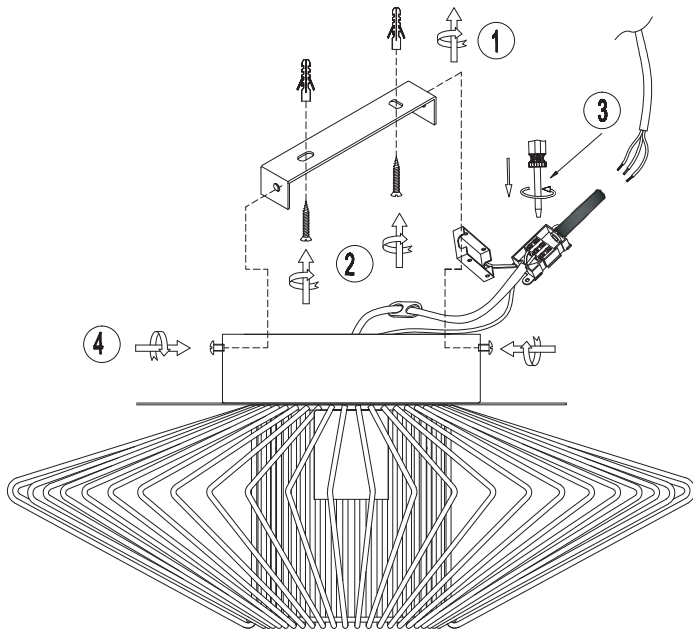

INSTRUCTION MANUAL

Bozzo CL Rust
93174

220-240V
50-60HZ